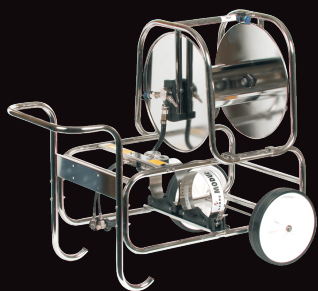

Scott Safety Modulair
Trolley with Hose Reel

Scott Safety Flite

MSA S-CAP Complete
15 Minute Duration

Scott Safety Elsa 15
Minute Escape Set

Closed Circuit Breathing Apparatus (CCBA) / Self-Rescuers

Biomarine Biopak 240
Revolution