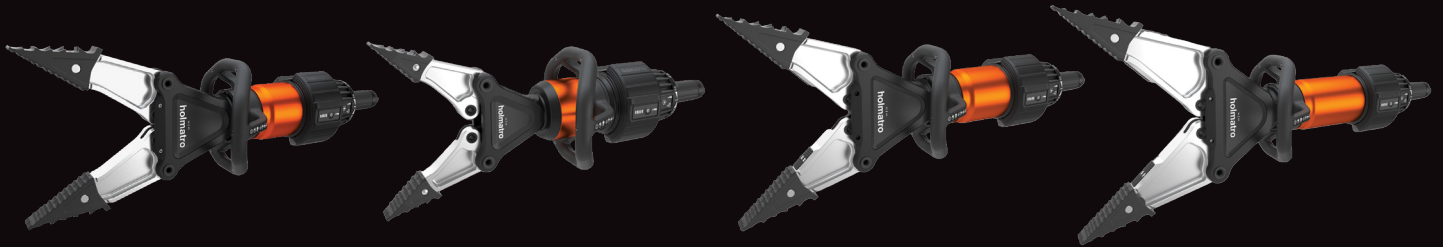

Holmatro Pentheon Spreaders

PSP40

PSP40CL

PSP50

PSP60