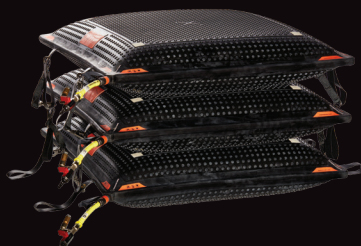

Cutters, spreaders, rams, and stabilisation tools are just some of the range of products FRSA can provide in the vehicle extrication scene.

This catalogue provides insight into our range, however our capability extends well beyond this list. For more information on the products in this catalogue or any other products in this discipline, contact FRSA.

Holmatro Stack
Bags

Holmatro Aluminium
Jack

Holmatro Power
Wedge

BEST SELLERS

Other

Holmatro Sharp Edge
Protection Covers

Glass Management
Kit

Ringers Extrinsication
Gloves R337