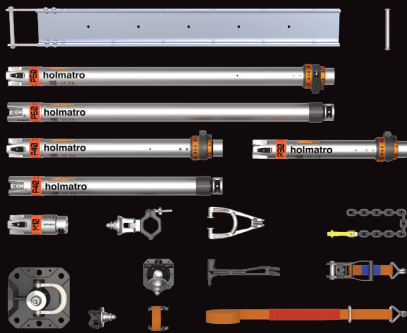

Cutters, spreaders, rams, and stabilisation tools are just some of the range of products FRSA can provide in the vehicle extrication scene.

This catalogue provides insight into our range, however our capability extends well beyond this list. For more information on the products in this catalogue or any other products in this discipline, contact FRSA.

Holmatro Core Range

CU 5050 i Cutter

SP 5240 Spreader

CT 5150 Combi Tool

TR 5340 LP
Telescopic Ram

Stabilisation

Holmatro Omnishore Range

Holmatro V-Strut