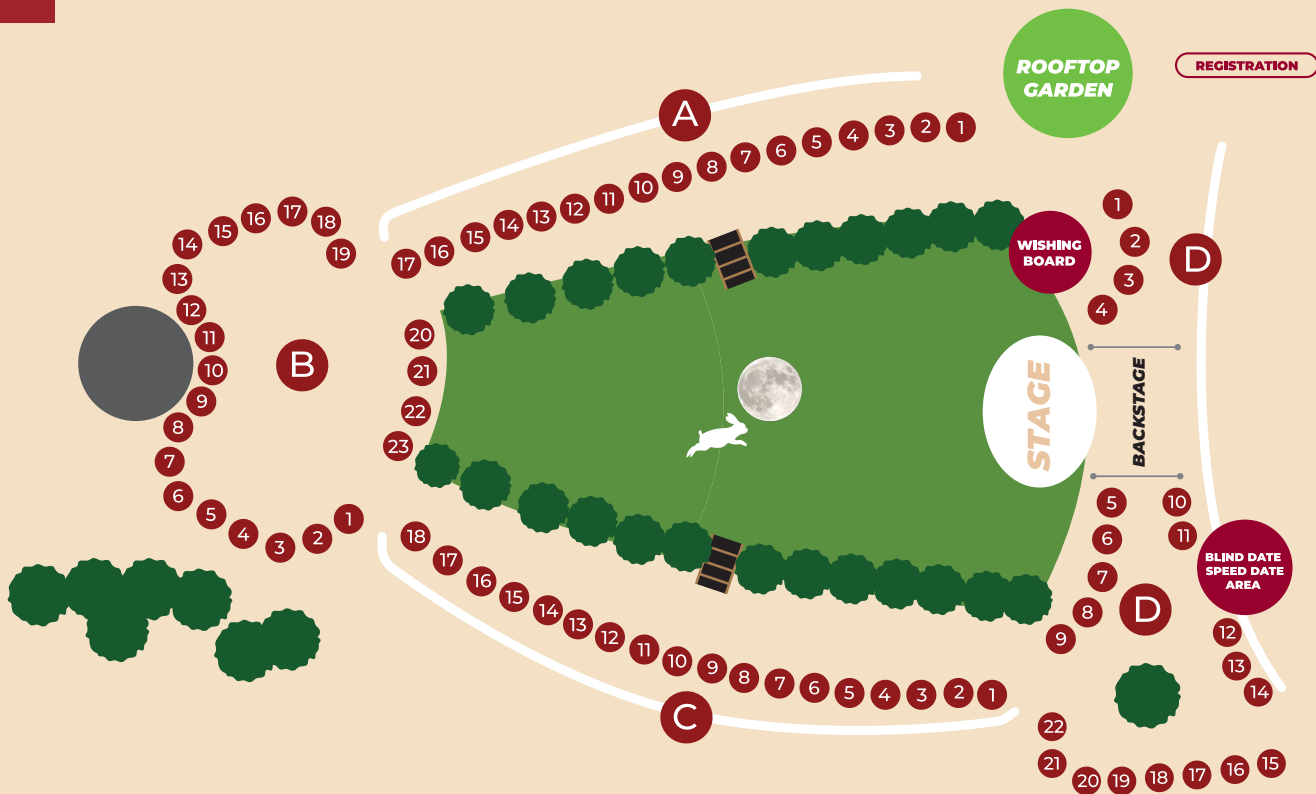

EVENT MAP

SINGLES' MARKET WEEK 3 BOOTH LIST (28 SEPT - 1 OCT | 4:30PM-10PM)

STREET A

A.1 · Craving Bites	A.6 · Lyndi Homemade	A.11 · Dimanche Patisserie	A.16 · 4everyoung
A.2 · If Happiness	A.7 · DEE COFFEE	A.12 · Coco Loca	A.17 · Chunkiesbyhuey
A.3 · Ma.cha7	A.8 · TAKE-AWAY	A.13 · Mama S Bake House	
A.4 · Couple Patisserie	A.9 · Just Ice 就是冰!	A.14 · Two Bears Cakery	
A.5 · MACI Desserts	A.10 · Cha.Co	A.15 · Seekadreamshop	

STREET B

B.1 · Sonx	B.7 · Container Kebab	B.13 · The elixir	B.19 · VMAY
B.2 · Sixteen Beads	B.8 · Big Ears Accessories	B.14 · Infinity	B.20 · Yumie House
B.3 · Lacozi	B.9 · Little habits	B.15 · Frost Celsius	B.21 · Yumie House
B.4 · 夏日手打柠檬冰	B.10 · Boss Italian	B.16 · Yippee Leaf	B.22 · M Accessories
B.5 · Cheeky Beverages	B.11 · 8haus	B.17 · Pusheng Kombucha	B.23 · M Dessert
B.6 · Ben Gong's Tea	B.12 · Sparky Yoda	B.18 · Uncle Waffle	

STREET C

C.1 · Mumu Nail Studio	C.6 · Jas Atelier	C.11 · Gemzcrew	C.16 · Out of the Blue
C.2 · Showing.co	C.7 · SUSENJI	C.12 · Debby's Crochet	C.17 · LUXLI
C.3 · J_E4You	C.8 · S3	C.13 · 2nd Peach	C.18 · Dreamfox Handcraft
C.4 · JournalDay	C.9 · 3 plus	C.14 · Carol's Crafts	
C.5 · 买啥看心情	C.10 · UBMall Live Trading	C.15 · Cstone	

STREET D

D.1 · Mooncake & Tea Tasting	D.7 · Tsuki Hoshi	D.13 · QMAC	D.19 · Easyfit
D.2 · Matchmaking zone	D.8 · Pyro	D.14 · Himawari Studio	D.20 · Yura Glow
D.3 · YiFen's Dessert	D.9 · Fragrance mall	D.15 · Niji Bokksu	D.21 · Jenny 针织工坊
D.4 · Azloft	D.10 · Baguette.my	D.16 · Omo Omo Stickers	D.22 · Ace Cards & Collectibles
D.5 · Miss.24nailstudio	D.11 · A. C. T STUDIO	D.17 · Amazing Cotton Candy	
D.6 · Handy Craftaholic	D.12 · NERVEHUNTER	D.18 · Sol Flora	

在这·遇见你

HERE · WHERE WE MET