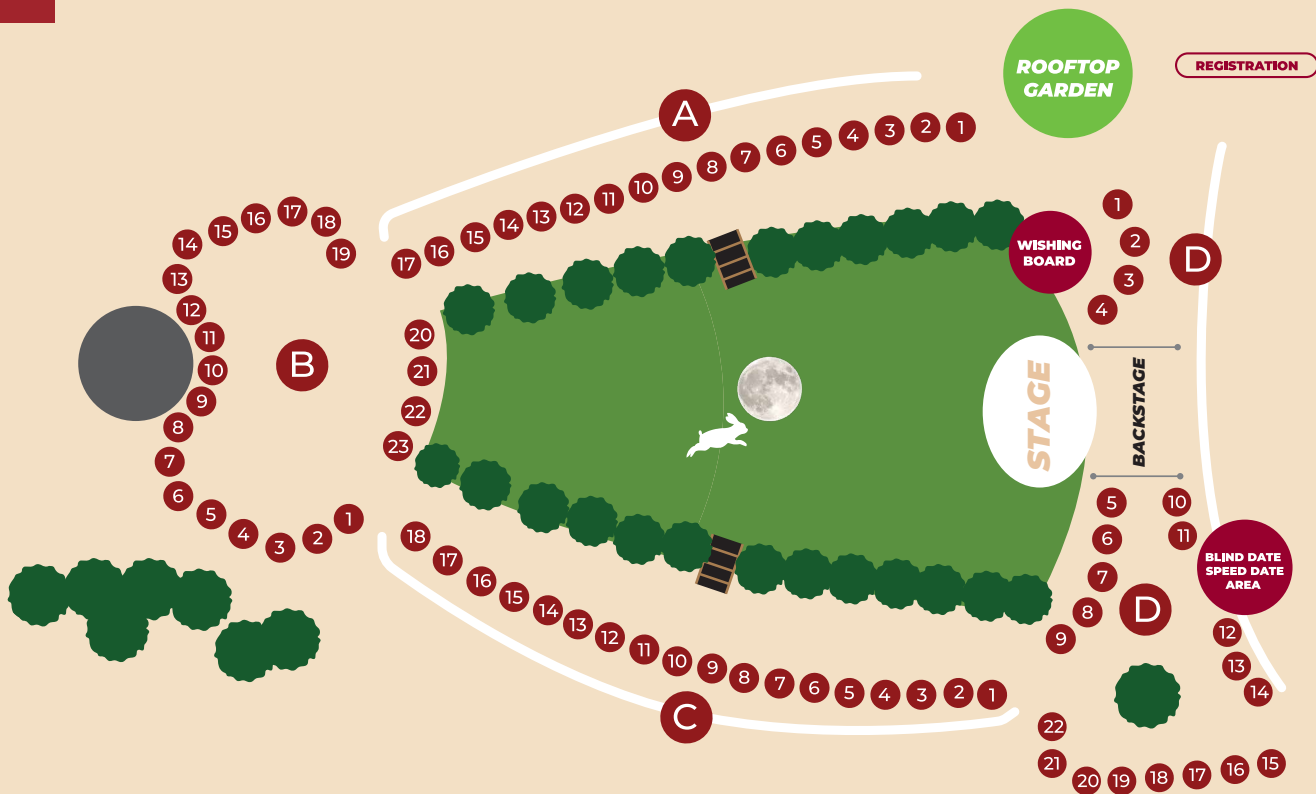

STREET C

- | | | | |
|------------------|----------------------------|------------------------------|------------------------|
| C.1 · ThaiShong | C.6 · Only Coz | C.11 · ZABA SHOP | C.16 · Out of the Blue |
| C.2 · 白羊 Jewelry | C.7 · SUSENJI | C.12 · Honeydew Teddy | C.17 · Plateau |
| C.3 · SOMI | C.8 · 小神婆占卜 | C.13 · Alex's Cake & Dessert | C.18 · Who Wears |
| C.4 · NJD | C.9 · Doradessertbar | C.14 · Love live dream | |
| C.5 · Kefikohi | C.10 · UBMall Live Trading | C.15 · Cstone | |

STREET D

- | | | | |
|------------------------------|---------------------------|-----------------------------|--------------------|
| D.1 · Mooncake & Tea Tasting | D.7 · Liyu Gift Studio | D.13 · Puzzle Planet | D.19 · Xuan Wang |
| D.2 · Matchmaking zone | D.8 · Crochet.is.my.hobby | D.14 · Luxebebe | D.20 · De Miaschle |
| D.3 · Arrow Tossing | D.9 · Fragrance mall | D.15 · Glomade Art | D.21 · SIRÈNE |
| D.4 · Azloft | D.10 · Meraki | D.16 · Ys Nail Studio | D.22 · De Ravens |
| D.5 · Cathlin Candles | D.11 · SoulTaropy | D.17 · Amazing Cotton Candy | |
| D.6 · The elixir | D.12 · NERVEHUNTER | D.18 · Sol Flora | |

在这 · 遇见你

HERE · WHERE WE MET

EVENT MAP

SINGLES' MARKET WEEK2 BOOTH LIST (21 - 24 SEPT | 4:30PM-10PM)

STREET A

- | | | | |
|---------------------|-----------------------|----------------------------|---------------------------|
| A.1 · Craving Bites | A.6 · FENG SHENG TANG | A.11 · Dimanche Patisserie | A.16 · Exquis Accessories |
| A.2 · If Happiness | A.7 · DEE COFFEE | A.12 · Coco Loca | A.17 · Bakaron by Alicia |
| A.3 · Ma.cha7 | A.8 · TAKE-AWAY | A.13 · Mama S Bake House | |
| A.4 · Wafer Bar | A.9 · Just Ice 就是冰! | A.14 · Momomochi | |
| A.5 · MACI Desserts | A.10 · Cha.Co | A.15 · Seekadreamshop | |