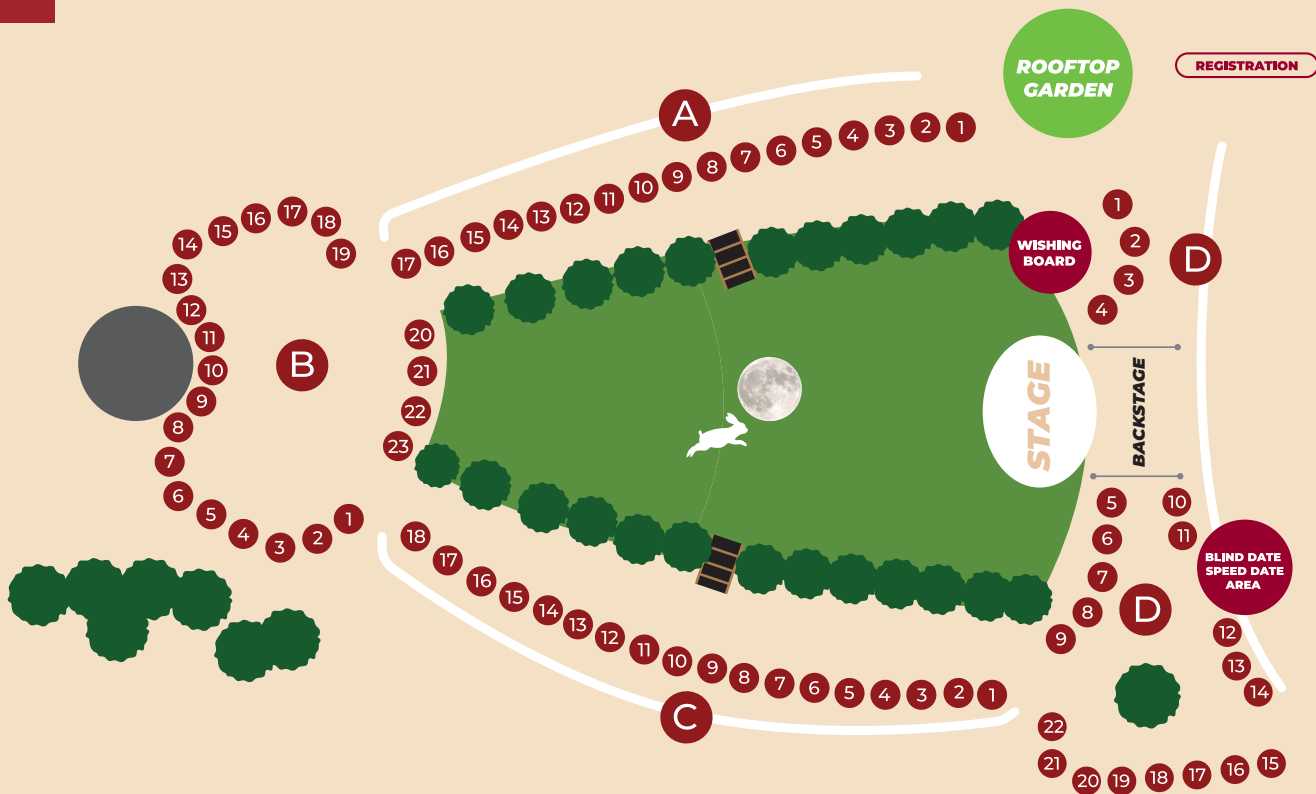

- Lantern Making — 4:30PM - 9:30PM
- Costume Rental — 6:30PM - 7:30PM

17, 24 & 01

SEPTEMBER - OCTOBER
SUNDAY

Rooftop Garden Area

- Mid- Autumn Market
- Gu Zheng Performance
- Live Band Performances

Garden Dining

- Umbrella Painting — 4:30PM - 9:30PM
- Costume Rental

EVENT MAP

SINGLES' MARKET WEEK 1 BOOTH LIST (14 - 17 SEPT | 4:30PM-10PM)

STREET A

- | | | | |
|---------------------|---------------------|------------------------|---------------------------|
| A.1 · Craving Bites | A.6 · 闲时茶约 Chayue | A.11 · 我的茶铺 | A.16 · Eat.or.drinks meh? |
| A.2 · If Happiness | A.7 · DEE COFFEE | A.12 · Coco Loca | A.17 · YiFen's Dessert |
| A.3 · Ma.cha7 | A.8 · TAKE-AWAY | A.13 · Baree Bakee | |
| A.4 · Oatomo | A.9 · Just Ice 就是冰! | A.14 · Huang tang shui | |
| A.5 · MACI Desserts | A.10 · Cha.Co | A.15 · Seekadreamshop | |

在这 · 遇见你

HERE · WHERE WE MET

EVENT MAP

SINGLES' MARKET WEEK 3 BOOTH LIST (28 SEPT - 1 OCT | 4:30PM-10PM)

STREET A

- | | | | |
|-------------------------|----------------------|----------------------------|-----------------------|
| A.1 · Craving Bites | A.6 · Lyndi Homemade | A.11 · Dimanche Patisserie | A.16 · 4everyoung |
| A.2 · If Happiness | A.7 · DEE COFFEE | A.12 · Coco Loca | A.17 · Chunkiesbyhuey |
| A.3 · Ma.cha7 | A.8 · TAKE-AWAY | A.13 · Mama S Bake House | |
| A.4 · Couple Patisserie | A.9 · Just Ice 就是冰! | A.14 · Two Bears Cakery | |
| A.5 · MACI Desserts | A.10 · Cha.Co | A.15 · Seekadreamshop | |