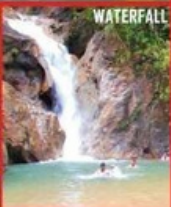

MONKEY CAVE

WATERFALL

LUNCH

FLYING FOX

A
PROGRAM
BAMBOO

Price
Adult: 2,400 THB
Children: 2,200 THB
(4-10 years old)

- Visit Suwankuha Temple (Monkey Cave).
- Bamboo Rafting.
- Visit Sea Turtle conservation Center.
- Thai food lunch. Fresh season fruits and drinks.
- Elephant Bathing 15 Mins.
- Jungle walk to water fall.

B
PROGRAM
BAMBOO

Price
Adult: 2,700 THB
Children: 2,500 THB
(4-10 years old)

- Visit Suwankuha Temple (Monkey Cave).
- Bamboo Rafting.
- Visit Sea Turtle conservation Center.
- Thai food lunch. Fresh season fruits and drinks.
- Elephant Trekking rainforest 30 Min.
- Elephant Bathing 15 Mins.
- Jungle walk to water fall.
- ATV in Jungle 15 Mins.