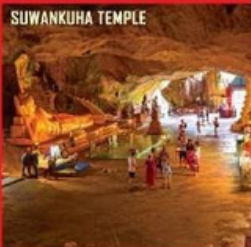

TURTLE CONSERVATION

MONKEY CAVE