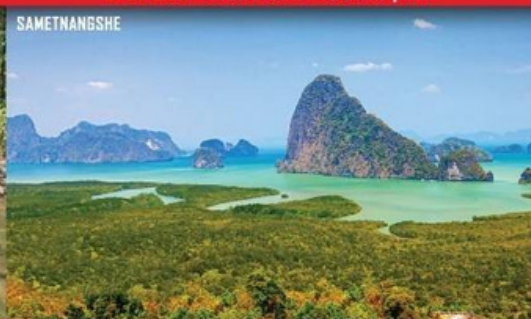

SAMETNANGSHE

SAWASDEE

Bamboo

Licence No. 34/02097