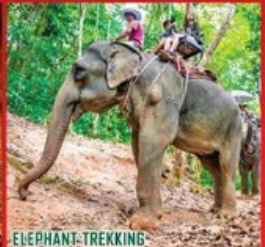

RAFTING

SUWANKUHA TEMPLE

ELEPHANT TREKKING

FLYING FOX

MONKEY CAVE

ATV

WATERFALL

SAMETNANGSHE

A

PROGRAM
RAFTING

Price

Adult: 1,800 THB
Children: 1,500 THB
(4-10 years old)

- Visit Suwankuha Temple (Monkey Cave).
- Briefing and rafting training.
- White Water Rafting 5 KM.
- Jungle walk to waterfall.
- Thai food lunch, fresh fruits by the season drink.
- Flying Fox 150 M.