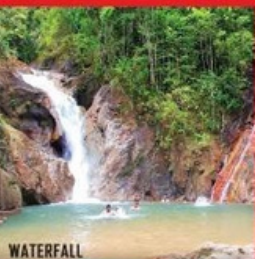

RAFTING

SUWANKUHA TEMPLE

ELEPHANT TREKKING

FLYING FOX

MONKEY CAVE

ATV

WATERFALL

SAMETNANGSHE

A

PROGRAM
RAFTING

Price

Adult: 1,800 THB
Children: 1,500 THB
(4-10 years old)

- Visit Suwankuha Temple (Monkey Cave).
- Briefing and rafting training.
- White Water Rafting 5 KM.
- Jungle walk to waterfall.
- Thai food lunch, fresh fruits by the season drink.
- Flying Fox 150 M.