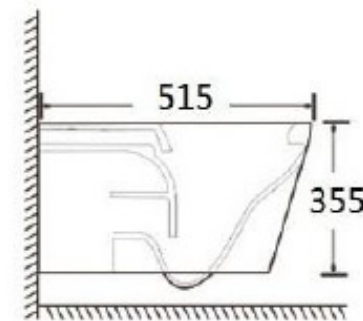

Seat & components might be changed without notification due to market trend or customer preference. Please double confirm before order proceeded.

Dimension: 650X375X840mm
Model: DPCC8058J

Dimension: 515X355X340mm
Model: DPWH05J

Seat & components might be changed without notification due to market trend or customer preference.
Please double confirm before order proceeded.

Dimension: 620x375x820mm
Model: DPCC8057J

Dimension: 520x355x320mm (standard)
485x355x320mm (compact)
Model: DPWH04J (standard)
DPWH04JCPT (compact)

TWO PIECE TOILET

Dimension: 640x370x800mm
Model: DPCC8054A

Dimension: 640x370x800mm
Model: DPCC8055A

Dimension: 490x350x365mm
Model: DPWH053

Dimension: 520x365x375mm
Model: DPWH053

Dimension: 480x360x360mm
Model: DPWH051

Dimension: 515x360x355mm
Model: DPWH054

Dimension: 515x360x355mm
Model: DPWH052

-  GLAZED CONDUIT
-  SOFT CLOSE
-  EASY CLEANING
-  SAVE WATER

Dimension: 490x360x375mm
Model: DPWH056

Dimension: 555x365x355mm
Model: DPWH067