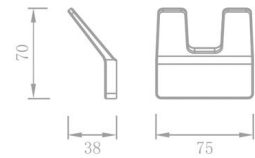

Double Robe Hook
DPHW67110