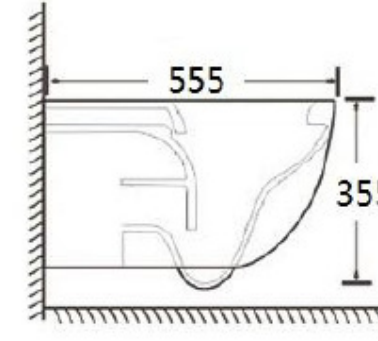

Dimension: 515x360x355mm
Model: DPWH054

Dimension: 515x360x355mm
Model: DPWH052

-  GLAZED CONDUIT
-  SOFT CLOSE
-  EASY CLEANING
-  SAVE WATER

Dimension: 490x360x375mm
Model: DPWH056

Dimension: 555x365x355mm
Model: DPWH067

Dimension: 530x360x350mm
Model: DPWH059

Dimension: 540x360x360mm
Model: DPWH063

ARTISTIC ABOVE COUNTER BASIN

东鹏艺术台上盆

一个出色的陶瓷盆如同一件有生命力的陶艺精品，触感、光泽，甚至水落下的声音都会不一样。

An excellent ceramic basin is like a vital ceramic craft boutique with different touch, luster and even the sound of dropping water.