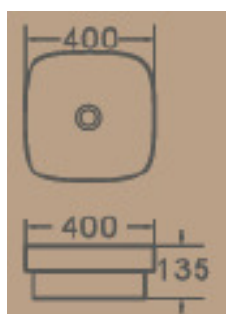

Art Basin
Dimension: 580x395x170mm
Model: W10130500X

()内尺寸为建议安装尺寸,仅供参考

Art Basin
Dimension: 530x400x140mm
Model: W12530500X

()内尺寸为建议安装尺寸,仅供参考

()内尺寸为建议安装尺寸,仅供参考

Art Basin
Dimension: 620x370x170mm
Model: W10430500X

()内尺寸为建议安装尺寸,仅供参考

Above Counter Basin
Dimension: 570x475x200mm
Model: W01130530X

()内尺寸为建议安装尺寸,仅供参考

Under Mount Wash Basin
Dimension: 580x430x215mm
Model: W10030500X

()内尺寸为建议安装尺寸,仅供参考

Dimension: 400x400x125mm
Model: DPEB544

Dimension: 400x400x125mm
Model: DPEB545

Dimension: 500x400x135mm
Model: DPEB422

Dimension: 500x400x135mm
Model: DPEB422B

Dimension: 400x400x135mm
Model: DPEB583

Dimension: 400x400x135mm
Model: DPEB583

Dimension: 385x385x140mm
Model: DPEB423