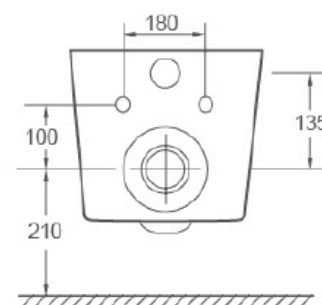

MINIMALIST ART
 The pure white home style, with the charm of high-quality porcelain clay, creates a pure and smooth artistic beauty.

Dimension: 620X375X820mm
 Model: DPCC8059J

Dimension: 520X355X320mm (standard)
 485x355x320mm (compact)
 Model: DPWH03J (standard)
 DPWH03JCPT (compact)

Seat & components might be changed without notification due to market trend or customer preference. Please double confirm before order proceeded.

Dimension: 650X375X840mm
Model: DPCC8058J

Dimension: 515X355X340mm
Model: DPWH05J

Seat & components might be changed without notification due to market trend or customer preference.
Please double confirm before order proceeded.

Dimension: 620x375x820mm
Model: DPCC8057J

Dimension: 520x355x320mm (standard)
485x355x320mm (compact)
Model: DPWH04J (standard)
DPWH04JCPT (compact)