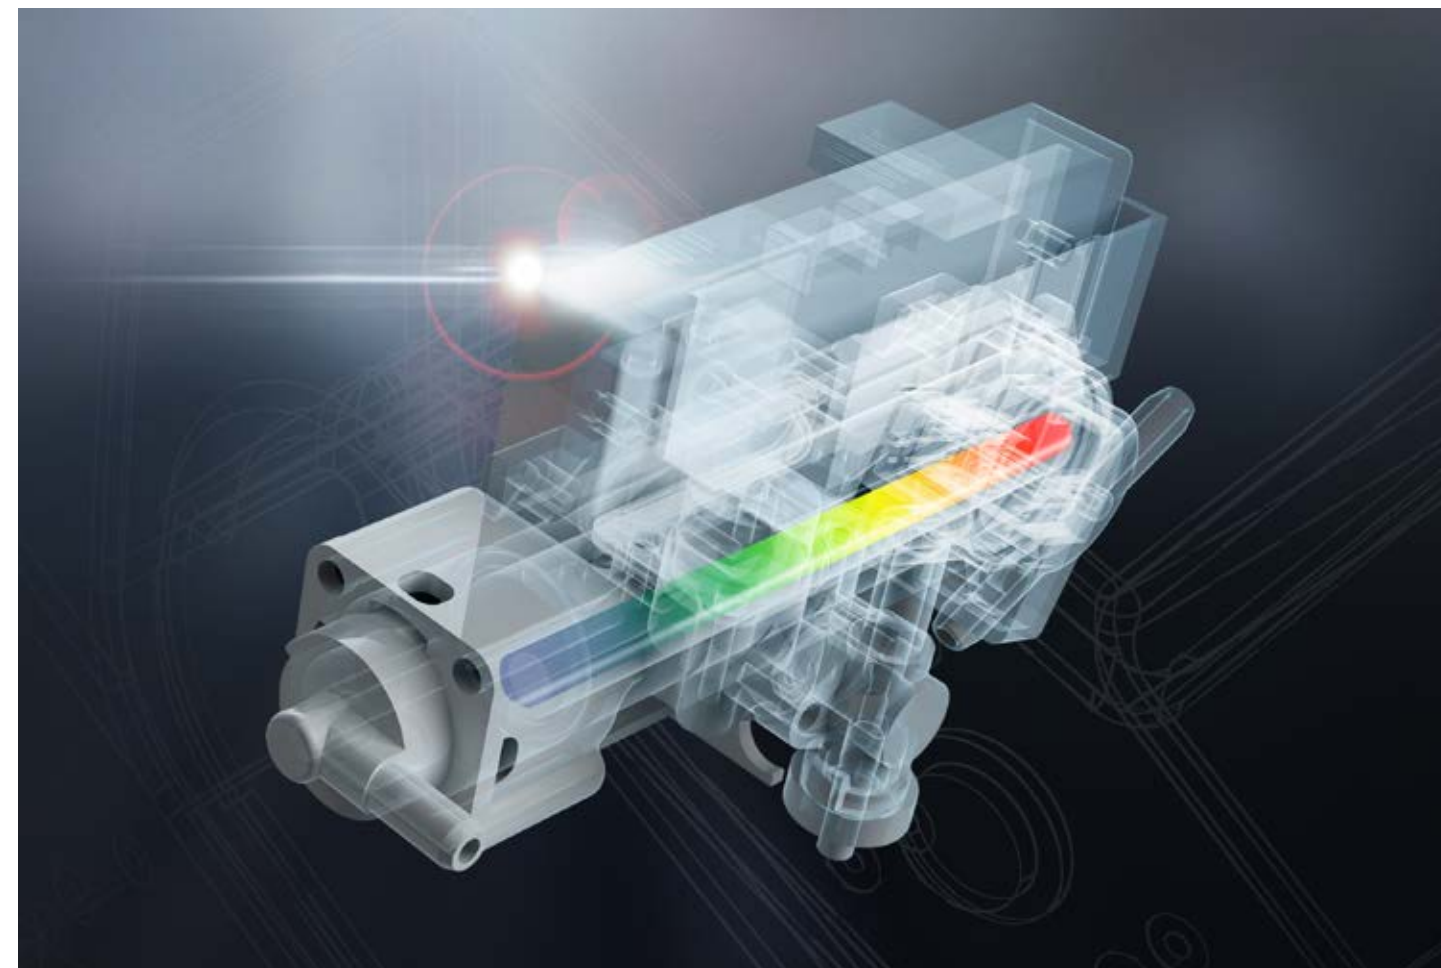

HEATING TECHNOLOGY

Instantaneous heating technology

Live water is heated directly and provides warm water continuously and steadily, eliminating the traditional water tank repeatedly heated to produce nitrates, bacteria and other harmful substances, so that the water used to wash the body More pure and hygienic.

Non-metallic crystal heating, crystal tube wall superconducting heat, through the heating device issued far infrared, through the crystal tube in the water absorbed outside the wall of the tube issued

The water temperature rises instantly.

The use of ceramic instantaneous heating technology, usually in a weak standby state, almost no electricity, only in a few dozen seconds of cleaning time will generate 0.02 degrees of electricity.

Flowing water directly heated rinse, eliminating the health risks of traditional water tank repeatedly heated to produce nitrates and other bacteria, the water is more pure and hygienic. Especially for women

For women, whenever you give you safer protection.

CLEANER TECHNOLOGICAL LIFE

Cleaner technology life

Dongpeng smart bidet toilet not only provides cleaning services for users, it has a mature self-cleaning system, nozzle self-cleaning, fresh deodorization, nano-silver anti-bacterial porcelain body, all-round consideration of consumer needs, to give you a superb clean experience.

MORE HUMANIZED TECHNOLOGICAL LIFE

A more humane life of technology

Dongpeng smart bidet toilet with innovative human design, modern technology into life. Thermostatic drying, seat heating, night lighting and innovative induction control method, so that every family member can enjoy the intelligent and comfortable washing experience.