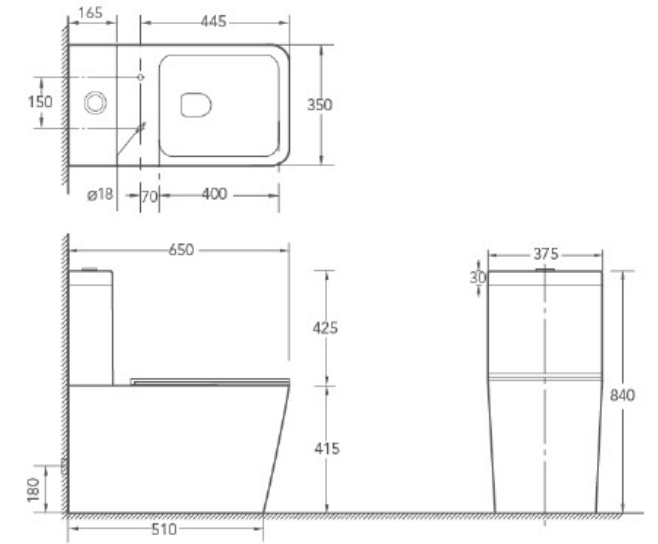

MINIMALIST ART
 The pure white home style, with the charm of high-quality porcelain clay, creates a pure and smooth artistic beauty.

Dimension: 620X375X820mm
 Model: DPCC8059J

Dimension: 520X355X320mm (standard)
 485x355x320mm (compact)
 Model: DPWH03J (standard)
 DPWH03JCPT (compact)

Seat & components might be changed without notification due to market trend or customer preference. Please double confirm before order proceeded.

Dimension: 650X375X840mm
Model: DPCC8058J

Dimension: 515X355X340mm
Model: DPWH05J

Seat & components might be changed without notification due to market trend or customer preference.
Please double confirm before order proceeded.

Dimension: 620x375x820mm
Model: DPCC8057J

Dimension: 520x355x320mm (standard)
485x355x320mm (compact)
Model: DPWH04J (standard)
DPWH04JCPT (compact)

TWO PIECE TOILET

Dimension: 640x370x800mm
Model: DPCC8054A

Dimension: 640x370x800mm
Model: DPCC8055A

Dimension: 490x350x365mm
Model: DPWH053

Dimension: 520x365x375mm
Model: DPWH053

Dimension: 480x360x360mm
Model: DPWH051