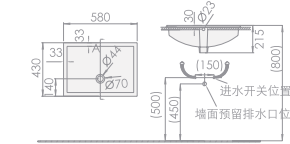

Art Basin
Dimension: 580x395x170mm
Model: W10130500X

()内尺寸为建议安装尺寸,仅供参考

Art Basin
Dimension: 530x400x140mm
Model: W12530500X

()内尺寸为建议安装尺寸,仅供参考

()内尺寸为建议安装尺寸,仅供参考

Art Basin
Dimension: 620x370x170mm
Model: W10430500X

()内尺寸为建议安装尺寸,仅供参考

Above Counter Basin
Dimension: 570x475x200mm
Model: W01130530X

()内尺寸为建议安装尺寸,仅供参考

Under Mount Wash Basin
Dimension: 580x430x215mm
Model: W10030500X

()内尺寸为建议安装尺寸,仅供参考

Dimension: 400x400x125mm
Model: DPEB544

Dimension: 400x400x125mm
Model: DPEB545

Dimension: 500x400x135mm
Model: DPEB422

Dimension: 500x400x135mm
Model: DPEB422B

Dimension: 400x400x135mm
Model: DPEB583

Dimension: 400x400x135mm
Model: DPEB583

Dimension: 385x385x140mm
Model: DPEB423

Dimension: 610x400x145mm
Model: DPEB423A

Dimension: 600x450x130mm
Model: DPEB525B

Dimension: 430x390x130mm
Model: DPEB525

Dimension: 600x425x155mm
Model: DPEB582B

Dimension: 500x500x840mm
Model: DPEB20H

Dimension: 805x425x160mm
Model: DPEB525A