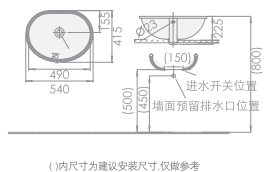

精

Flat and straight

精·益求精

极致精湛技艺，平整度、精准度严控3mm之内，纤毫之间，精益求精。

大

Big size

大·无止境

再一次突破陶瓷工艺极限，精陶艺术盆烧制尺寸可达1.6-2米仿生唇型美学，臻品非凡。

深

Deep

深·得人心

再一次突破陶瓷工艺极限，匠心研究22载，150-230mm实用盆深设计，深得人心。

Under Mount Wash Basin
Dimension: 536x390x188mm
Model: W11230500X

Under Mount Wash Basin:
Dimension: 445x370x190mm(W0183)

575x475x200mm(W0193)
510x445x190mm(W0203)
Model : W01830500X
W01930500X
W02030500X

Under Mount Wash Basin
Dimension: 540x415x225mm
Model: W03430500X

()内尺寸为建议安装尺寸,仅供参考

Under Mount Wash Basin
Dimension: 490x392x177mm
Model: W11330500X

Art Basin
Dimension: 420x420x150mm
Model: W13430500X

Art Basin
Dimension: 410x410x195mm
Model: W05630500X