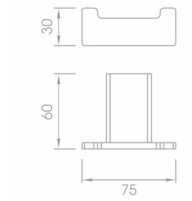

Roll holder with cover
DPHW95111

Material:Brass
Finishing:Chrome

towel bar
DPHW71001MB

Robe hook
DPHW71010MB

Roll holder with shelf
DPHW71311MB

double towel bar
DPHW71002MB

Double robe hook
DHHW71110MB

Toilet brush holder
DPHW71005MB