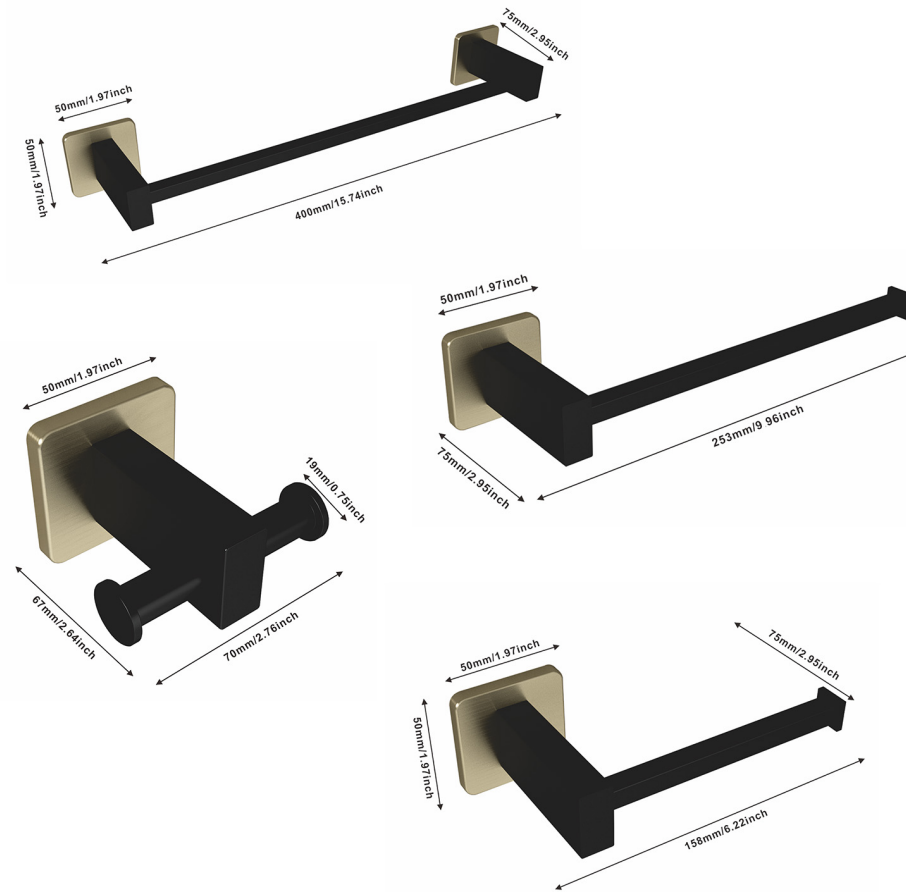

Roll holder with cover
DPHW95111

Material:Brass
Finishing:Chrome

towel bar
DPHW71001MB

Robe hook
DPHW71010MB

Roll holder with shelf
DPHW71311MB

double towel bar
DPHW71002MB

Double robe hook
DHHW71110MB

Toilet brush holder
DPHW71005MB

Towel ring
DPHW1004MB

Soap dish
DPHW71107MB

Spare roll holder
DPHW71011MB

Soap dish
DPHW71007MB

BATHROOM HADDWARE SET (4PCS)
color: black & Gold
MODEL: AQFJ06H101L

BATHROOM HADDWARE SET (4PCS)
color: black
MODEL: AQFJ06H101Y