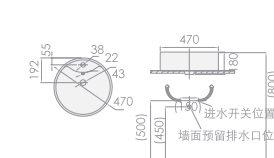

精

Flat and straight

精·益求精

极致精湛技艺，平整度、精准度严控3mm之内，纤毫之间，精益求精。

大

Big size

大·无止境

再一次突破陶瓷工艺极限，精陶艺术盆烧制尺寸可达1.6-2米仿生唇型美学，臻品非凡。

Under Mount Wash Basin
Dimension: 540x415x225mm
Model: W03430500X

()内尺寸为建议安装尺寸,仅供参考

Under Mount Wash Basin
Dimension: 490x392x177mm
Model: W11330500X

Art Basin
Dimension: 420x420x150mm
Model: W13430500X

Art Basin
Dimension: 410x410x195mm
Model: W05630500X

()内尺寸为建议安装尺寸,仅供参考

Art Basin
Dimension: 470x470x180mm
Model: W04530510X

()内尺寸为建议安装尺寸,仅供参考

Art Basin
Dimension: 535x440x195mm
Model: W05650510X

()内尺寸为建议安装尺寸,仅供参考

Under Mount Wash Basin
Dimension: 550x415x200mm
Model: W51230500X