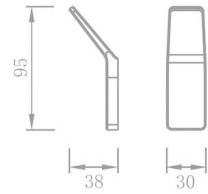

Robe Hook
DPHW67010