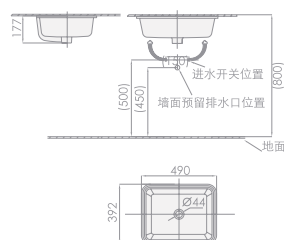

精

Flat and straight

精·益求精

极致精湛技艺，平整度、精准度严控3mm之内，纤毫之间，精益求精。

大

Big size

大·无止境

再一次突破陶瓷工艺极限，精陶艺术盆烧制尺寸可达1.6-2米仿生唇型美学，臻品非凡。

深

Deep

深·得人心

再一次突破陶瓷工艺极限，匠心研究22载，150-230mm实用盆深设计，深得人心。

Under Mount Wash Basin
Dimension: 536x390x188mm
Model: W11230500X

Under Mount Wash Basin:
Dimension: 445x370x190mm(W0183)

575x475x200mm(W0193)
510x445x190mm(W0203)
Model : W01830500X
W01930500X
W02030500X

Under Mount Wash Basin
Dimension: 540x415x225mm
Model: W03430500X

()内尺寸为建议安装尺寸,仅供参考

Under Mount Wash Basin
Dimension: 490x392x177mm
Model: W11330500X

Art Basin
Dimension: 420x420x150mm
Model: W13430500X

Art Basin
Dimension: 410x410x195mm
Model: W05630500X