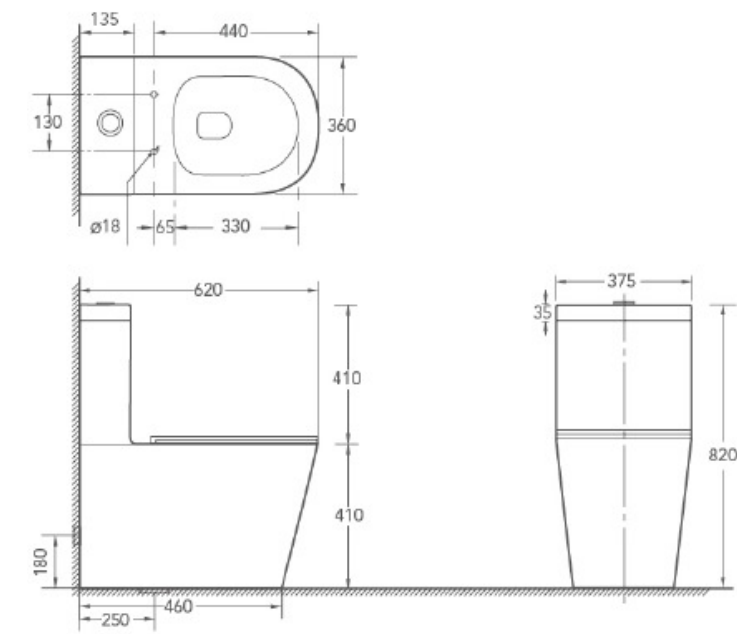

MINIMALIST ART
 The pure white home style, with the charm of high-quality porcelain clay, creates a pure and smooth artistic beauty.

Dimension: 620X375X820mm
 Model: DPCC8059J

Dimension: 520X355X320mm (standard)
 485x355x320mm (compact)
 Model: DPWH03J (standard)
 DPWH03JCPT (compact)

Seat & components might be changed without notification due to market trend or customer preference. Please double confirm before order proceeded.

Dimension: 650X375X840mm
Model: DPCC8058J

Dimension: 515X355X340mm
Model: DPWH05J

Seat & components might be changed without notification due to market trend or customer preference.
Please double confirm before order proceeded.

Dimension: 620x375x820mm
Model: DPCC8057J

Dimension: 520x355x320mm (standard)
485x355x320mm (compact)
Model: DPWH04J (standard)
DPWH04JCPT (compact)

TWO PIECE TOILET

Dimension: 640x370x800mm
Model: DPCC8054A

Dimension: 640x370x800mm
Model: DPCC8055A

Dimension: 490x350x365mm
Model: DPWH053

Dimension: 520x365x375mm
Model: DPWH053

Dimension: 480x360x360mm
Model: DPWH051