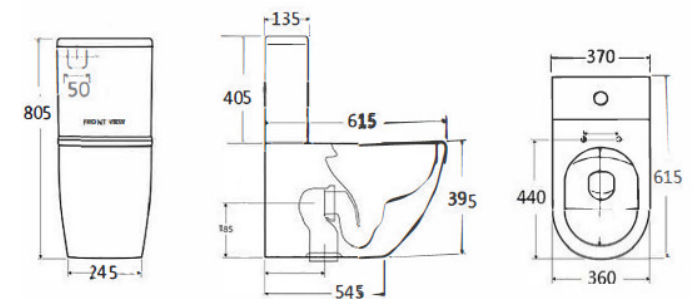

MINIMALIST ART
 The pure white home style, with the charm of high-quality porcelain clay, creates a pure and smooth artistic beauty.

Dimension: 620X375X820mm
 Model: DPCC8059J

Dimension: 520X355X320mm (standard)
 485x355x320mm (compact)
 Model: DPWH03J (standard)
 DPWH03JCPT (compact)

Seat & components might be changed without notification due to market trend or customer preference. Please double confirm before order proceeded.

Dimension: 650X375X840mm
Model: DPCC8058J

Dimension: 515X355X340mm
Model: DPWH05J

Seat & components might be changed without notification due to market trend or customer preference.
Please double confirm before order proceeded.

Dimension: 620x375x820mm
Model: DPCC8057J

Dimension: 520x355x320mm (standard)
485x355x320mm (compact)
Model: DPWH04J (standard)
DPWH04JCPT (compact)

TWO PIECE TOILET

Dimension: 640x370x800mm
Model: DPCC8054A

Dimension: 640x370x800mm
Model: DPCC8055A

Dimension: 490x350x365mm
Model: DPWH053

Dimension: 520x365x375mm
Model: DPWH053

Dimension: 480x360x360mm
Model: DPWH051