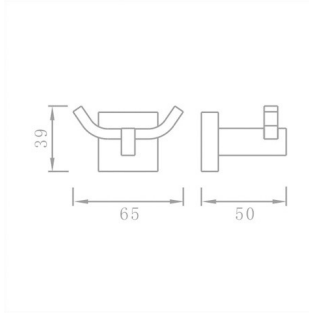

Double Robe Hook
DPHW95110