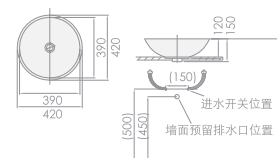

精

Flat and straight

精·益求精

极致精湛技艺，平整度、精准度严控3mm之内，纤毫之间，精益求精。

大

Big size

大·无止境

再一次突破陶瓷工艺极限，精陶艺术盆烧制尺寸可达1.6-2米仿生唇型美学，臻品非凡。

Under Mount Wash Basin
Dimension: 540x415x225mm
Model: W03430500X

()内尺寸为建议安装尺寸,仅供参考

Under Mount Wash Basin
Dimension: 490x392x177mm
Model: W11330500X

Art Basin
Dimension: 420x420x150mm
Model: W13430500X

Art Basin
Dimension: 410x410x195mm
Model: W05630500X

()内尺寸为建议安装尺寸,仅供参考

Art Basin
Dimension: 470x470x180mm
Model: W04530510X

()内尺寸为建议安装尺寸,仅供参考

Art Basin
Dimension: 535x440x195mm
Model: W05650510X

()内尺寸为建议安装尺寸,仅供参考

Under Mount Wash Basin
Dimension: 550x415x200mm
Model: W51230500X