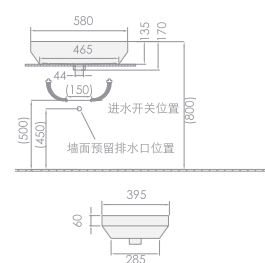

精

Flat and straight

精·益求精

极致精湛技艺，平整度、精准度严控3mm之内，纤毫之间，精益求精。

大

Big size

大·无止境

再一次突破陶瓷工艺极限，精陶艺术盆烧制尺寸可达1.6-2米仿生唇型美学，臻品非凡。

Under Mount Wash Basin
Dimension: 540x415x225mm
Model: W03430500X

()内尺寸为建议安装尺寸,仅供参考

Under Mount Wash Basin
Dimension: 490x392x177mm
Model: W11330500X

Art Basin
Dimension: 420x420x150mm
Model: W13430500X

Art Basin
Dimension: 410x410x195mm
Model: W05630500X

()内尺寸为建议安装尺寸,仅供参考

Art Basin
Dimension: 470x470x180mm
Model: W04530510X

()内尺寸为建议安装尺寸,仅供参考

Art Basin
Dimension: 535x440x195mm
Model: W05650510X

()内尺寸为建议安装尺寸,仅供参考

Under Mount Wash Basin
Dimension: 550x415x200mm
Model: W51230500X

Art Basin
Dimension: 580x395x170mm
Model: W10130500X

()内尺寸为建议安装尺寸,仅供参考

Art Basin
Dimension: 530x400x140mm
Model: W12530500X

()内尺寸为建议安装尺寸,仅供参考

()内尺寸为建议安装尺寸,仅供参考

Art Basin
Dimension: 620x370x170mm
Model: W10430500X