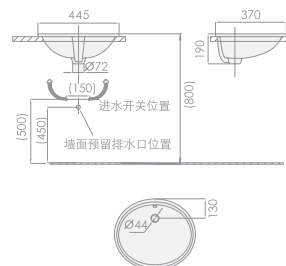

Seat & components might be changed without notification due to market trend or customer preference.
Please double confirm before order proceeded.

Dimension: 620x375x820mm
Model: DPCC8057J

Dimension: 520x355x320mm (standard)
485x355x320mm (compact)
Model: DPWH04J (standard)
DPWH04JCPT (compact)

精

Flat and straight

精·益求精

极致精湛技艺，平整度、精准度严控3mm之内，纤毫之间，精益求精。

大

Big size

大·无止境

再一次突破陶瓷工艺极限，精陶艺术盆烧制尺寸可达1.6-2米仿生唇型美学，臻品非凡。

深

Deep

深·得人心

再一次突破陶瓷工艺极限，匠心研究22载，150-230mm实用盆深设计，深得人心。

Under Mount Wash Basin
Dimension: 536x390x188mm
Model: W11230500X

Under Mount Wash Basin:
Dimension: 445x370x190mm(W0183)

575x475x200mm(W0193)
510x445x190mm(W0203)
Model : W01830500X
W01930500X
W02030500X

Under Mount Wash Basin
Dimension: 540x415x225mm
Model: W03430500X

()内尺寸为建议安装尺寸,仅供参考

Under Mount Wash Basin
Dimension: 490x392x177mm
Model: W11330500X

Art Basin
Dimension: 420x420x150mm
Model: W13430500X

Art Basin
Dimension: 410x410x195mm
Model: W05630500X