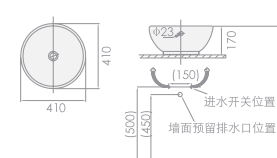

精

Flat and straight

精·益求精

极致精湛技艺，平整度、精准度严控3mm之内，纤毫之间，精益求精。

大

Big size

大·无止境

再一次突破陶瓷工艺极限，精陶艺术盆烧制尺寸可达1.6-2米仿生唇型美学，臻品非凡。

深

Deep

深·得人心

再一次突破陶瓷工艺极限，匠心研究22载，150-230mm实用盆深设计，深得人心。

Under Mount Wash Basin
Dimension: 536x390x188mm
Model: W11230500X

Under Mount Wash Basin:
Dimension: 445x370x190mm(W0183)

575x475x200mm(W0193)
510x445x190mm(W0203)
Model : W01830500X
W01930500X
W02030500X

Under Mount Wash Basin
Dimension: 540x415x225mm
Model: W03430500X

()内尺寸为建议安装尺寸,仅供参考

Under Mount Wash Basin
Dimension: 490x392x177mm
Model: W11330500X

Art Basin
Dimension: 420x420x150mm
Model: W13430500X

Art Basin
Dimension: 410x410x195mm
Model: W05630500X

()内尺寸为建议安装尺寸,仅供参考

Art Basin
Dimension: 470x470x180mm
Model: W04530510X

()内尺寸为建议安装尺寸,仅供参考

Art Basin
Dimension: 535x440x195mm
Model: W05650510X

()内尺寸为建议安装尺寸,仅供参考

Under Mount Wash Basin
Dimension: 550x415x200mm
Model: W51230500X