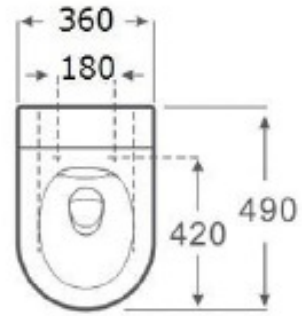

Seat & components might be changed without notification due to market trend or customer preference. Please double confirm before order proceeded.

Dimension: 650X375X840mm
Model: DPCC8058J

Dimension: 515X355X340mm
Model: DPWH05J

Seat & components might be changed without notification due to market trend or customer preference.
Please double confirm before order proceeded.

Dimension: 620x375x820mm
Model: DPCC8057J

Dimension: 520x355x320mm (standard)
485x355x320mm (compact)
Model: DPWH04J (standard)
DPWH04JCPT (compact)

TWO PIECE TOILET

Dimension: 640x370x800mm
Model: DPCC8054A

Dimension: 640x370x800mm
Model: DPCC8055A

Dimension: 490x350x365mm
Model: DPWH053

Dimension: 520x365x375mm
Model: DPWH053

Dimension: 480x360x360mm
Model: DPWH051

Dimension: 515x360x355mm
Model: DPWH054

Dimension: 515x360x355mm
Model: DPWH052

-  GLAZED CONDUIT
-  SOFT CLOSE
-  EASY CLEANING
-  SAVE WATER

Dimension: 490x360x375mm
Model: DPWH056

Dimension: 555x365x355mm
Model: DPWH067