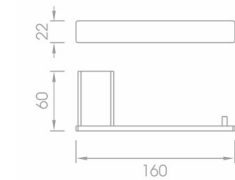

towel bar
DPHW71001MB

Robe hook
DPHW71010MB

double towel bar
DPHW71002MB

Double robe hook
DHHW71110MB

Towel ring
DPHW1004MB

Soap dish
DPHW71107MB

Soap dish
DPHW71007MB