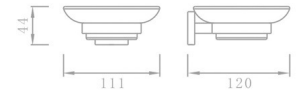

Robe Hook
DPHW95010

Double Robe Hook
DPHW95110

Towel bar
DPHW95001

Double Towel bar
DPHW95002

Roll holder
DPHW95011

Soap dish holder
DPHW95007

Double Tumbler holder
DPHW95008

Toilet brush holder
DPHW95005