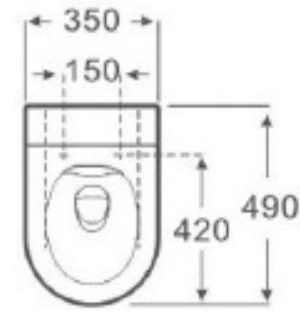

Seat & components might be changed without notification due to market trend or customer preference. Please double confirm before order proceeded.

Dimension: 650X375X840mm
Model: DPCC8058J

Dimension: 515X355X340mm
Model: DPWH05J

Seat & components might be changed without notification due to market trend or customer preference.
Please double confirm before order proceeded.

Dimension: 620x375x820mm
Model: DPCC8057J

Dimension: 520x355x320mm (standard)
485x355x320mm (compact)
Model: DPWH04J (standard)
DPWH04JCPT (compact)

TWO PIECE TOILET

Dimension: 640x370x800mm
Model: DPCC8054A

Dimension: 640x370x800mm
Model: DPCC8055A

Dimension: 490x350x365mm
Model: DPWH053

Dimension: 520x365x375mm
Model: DPWH053

Dimension: 480x360x360mm
Model: DPWH051

Dimension: 515x360x355mm
Model: DPWH054

Dimension: 515x360x355mm
Model: DPWH052

-  GLAZED CONDUIT
-  SOFT CLOSE
-  EASY CLEANING
-  SAVE WATER

Dimension: 490x360x375mm
Model: DPWH056

Dimension: 555x365x355mm
Model: DPWH067