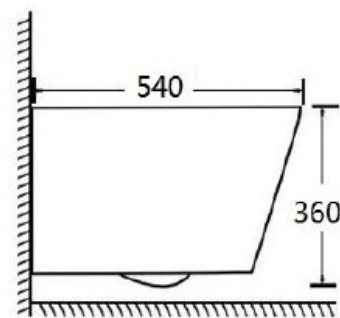

Seat & components might be changed without notification due to market trend or customer preference.
Please double confirm before order proceeded.

Dimension: 620x375x820mm
Model: DPCC8057J

Dimension: 520x355x320mm (standard)
485x355x320mm (compact)
Model: DPWH04J (standard)
DPWH04JCPT (compact)

Dimension: 515x360x355mm
Model: DPWH054

Dimension: 515x360x355mm
Model: DPWH052

-  GLAZED CONDUIT
-  SOFT CLOSE
-  EASY CLEANING
-  SAVE WATER

Dimension: 490x360x375mm
Model: DPWH056

Dimension: 555x365x355mm
Model: DPWH067

Dimension: 530x360x350mm
Model: DPWH059

Dimension: 540x360x360mm
Model: DPWH063

ARTISTIC ABOVE COUNTER BASIN

东鹏艺术台上盆

一个出色的陶瓷盆如同一件有生命力的陶艺精品，触感、光泽，甚至水落下的声音都会不一样。

An excellent ceramic basin is like a vital ceramic craft boutique with different touch, luster and even the sound of dropping water.