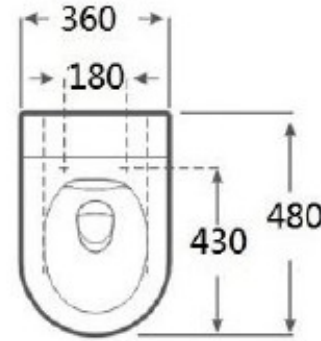

Seat & components might be changed without notification due to market trend or customer preference. Please double confirm before order proceeded.

Dimension: 650X375X840mm
Model: DPCC8058J

Dimension: 515X355X340mm
Model: DPWH05J

Seat & components might be changed without notification due to market trend or customer preference.
Please double confirm before order proceeded.

Dimension: 620x375x820mm
Model: DPCC8057J

Dimension: 520x355x320mm (standard)
485x355x320mm (compact)
Model: DPWH04J (standard)
DPWH04JCPT (compact)

TWO PIECE TOILET

Dimension: 640x370x800mm
Model: DPCC8054A

Dimension: 640x370x800mm
Model: DPCC8055A

Dimension: 490x350x365mm
Model: DPWH053

Dimension: 520x365x375mm
Model: DPWH053

Dimension: 480x360x360mm
Model: DPWH051

Dimension: 515x360x355mm
Model: DPWH054

Dimension: 515x360x355mm
Model: DPWH052

-  GLAZED CONDUIT
-  SOFT CLOSE
-  EASY CLEANING
-  SAVE WATER

Dimension: 490x360x375mm
Model: DPWH056

Dimension: 555x365x355mm
Model: DPWH067