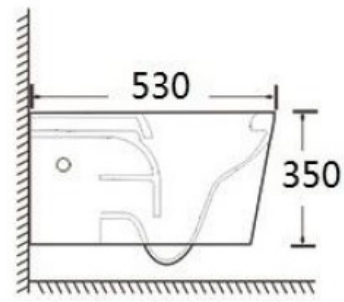

Seat & components might be changed without notification due to market trend or customer preference.
Please double confirm before order proceeded.

Dimension: 620x375x820mm
Model: DPCC8057J

Dimension: 520x355x320mm (standard)
485x355x320mm (compact)
Model: DPWH04J (standard)
DPWH04JCPT (compact)

TWO PIECE TOILET

Dimension: 640x370x800mm
Model: DPCC8054A

Dimension: 640x370x800mm
Model: DPCC8055A

Dimension: 490x350x365mm
Model: DPWH053

Dimension: 520x365x375mm
Model: DPWH053

Dimension: 480x360x360mm
Model: DPWH051

Dimension: 515x360x355mm
Model: DPWH054

Dimension: 515x360x355mm
Model: DPWH052

-  GLAZED CONDUIT
-  SOFT CLOSE
-  EASY CLEANING
-  SAVE WATER

Dimension: 490x360x375mm
Model: DPWH056

Dimension: 555x365x355mm
Model: DPWH067

Dimension: 530x360x350mm
Model: DPWH059

Dimension: 540x360x360mm
Model: DPWH063

ARTISTIC ABOVE COUNTER BASIN

东鹏艺术台上盆

一个出色的陶瓷盆如同一件有生命力的陶艺精品，触感、光泽，甚至水落下的声音都会不一样。

An excellent ceramic basin is like a vital ceramic craft boutique with different touch, luster and even the sound of dropping water.