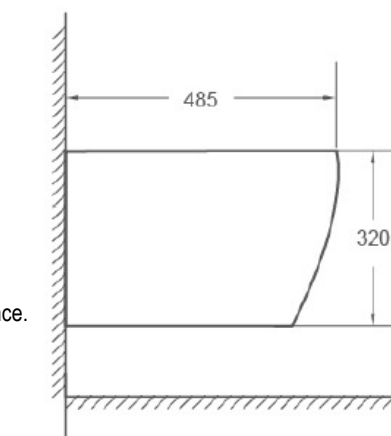

MINIMALIST ART
 The pure white home style, with the charm of high-quality porcelain clay, creates a pure and smooth artistic beauty.

Dimension: 620X375X820mm
 Model: DPCC8059J

Dimension: 520X355X320mm (standard)
 485x355x320mm (compact)
 Model: DPWH03J (standard)
 DPWH03JCPT (compact)