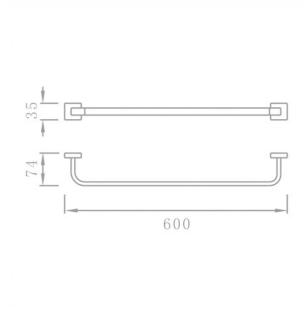

Towel bar
DPHW95001