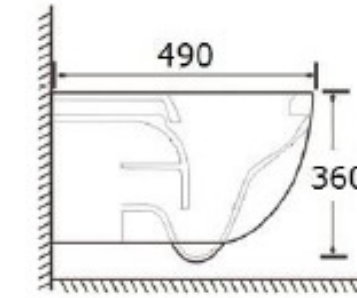

Seat & components might be changed without notification due to market trend or customer preference.
Please double confirm before order proceeded.

Dimension: 620x375x820mm
Model: DPCC8057J

Dimension: 520x355x320mm (standard)
485x355x320mm (compact)
Model: DPWH04J (standard)
DPWH04JCPT (compact)

TWO PIECE TOILET

Dimension: 640x370x800mm
Model: DPCC8054A

Dimension: 640x370x800mm
Model: DPCC8055A

Dimension: 490x350x365mm
Model: DPWH053

Dimension: 520x365x375mm
Model: DPWH053

Dimension: 480x360x360mm
Model: DPWH051

Dimension: 515x360x355mm
Model: DPWH054

Dimension: 515x360x355mm
Model: DPWH052

-  GLAZED CONDUIT
-  SOFT CLOSE
-  EASY CLEANING
-  SAVE WATER

Dimension: 490x360x375mm
Model: DPWH056

Dimension: 555x365x355mm
Model: DPWH067