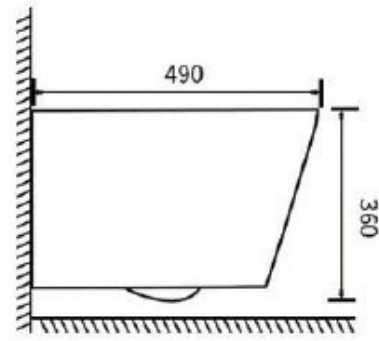

Seat & components might be changed without notification due to market trend or customer preference.
Please double confirm before order proceeded.

Dimension: 620x375x820mm
Model: DPCC8057J

Dimension: 520x355x320mm (standard)
485x355x320mm (compact)
Model: DPWH04J (standard)
DPWH04JCPT (compact)

TWO PIECE TOILET

Dimension: 640x370x800mm
Model: DPCC8054A

Dimension: 640x370x800mm
Model: DPCC8055A

Dimension: 490x350x365mm
Model: DPWH053

Dimension: 520x365x375mm
Model: DPWH053

Dimension: 480x360x360mm
Model: DPWH051

Dimension: 515x360x355mm
Model: DPWH054

Dimension: 515x360x355mm
Model: DPWH052

-  GLAZED CONDUIT
-  SOFT CLOSE
-  EASY CLEANING
-  SAVE WATER

Dimension: 490x360x375mm
Model: DPWH056

Dimension: 555x365x355mm
Model: DPWH067

Dimension: 530x360x350mm
Model: DPWH059

Dimension: 540x360x360mm
Model: DPWH063

ARTISTIC ABOVE COUNTER BASIN

东鹏艺术台上盆

一个出色的陶瓷盆如同一件有生命力的陶艺精品，触感、光泽，甚至水落下的声音都会不一样。

An excellent ceramic basin is like a vital ceramic craft boutique with different touch, luster and even the sound of dropping water.