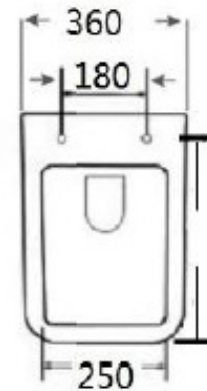

Seat & components might be changed without notification due to market trend or customer preference. Please double confirm before order proceeded.

Dimension: 650X375X840mm
Model: DPCC8058J

Dimension: 515X355X340mm
Model: DPWH05J

Seat & components might be changed without notification due to market trend or customer preference.
Please double confirm before order proceeded.

Dimension: 620x375x820mm
Model: DPCC8057J

Dimension: 520x355x320mm (standard)
485x355x320mm (compact)
Model: DPWH04J (standard)
DPWH04JCPT (compact)

TWO PIECE TOILET

Dimension: 640x370x800mm
Model: DPCC8054A

Dimension: 640x370x800mm
Model: DPCC8055A

Dimension: 490x350x365mm
Model: DPWH053

Dimension: 520x365x375mm
Model: DPWH053

Dimension: 480x360x360mm
Model: DPWH051

Dimension: 515x360x355mm
Model: DPWH054

Dimension: 515x360x355mm
Model: DPWH052

-  GLAZED CONDUIT
-  SOFT CLOSE
-  EASY CLEANING
-  SAVE WATER

Dimension: 490x360x375mm
Model: DPWH056

Dimension: 555x365x355mm
Model: DPWH067