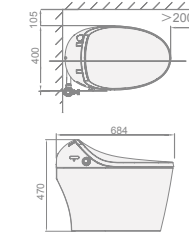

Model: W870105
 Floor Standing: S-trap
 Rough-in: 305mm/400mm
 Flush Volume: 4.8L
 Rated Power: 750W

- Features**
- 1, Seat lift, hygiene and easy to clean
 - 2, Quickly installed water tank
 - 3, remote control, touchless
 - 4, user memory, one key save
 - 5, SIAA material
 - 6, induction knob function
 - 7, crystal silver glaze, long-lasting antibacterial