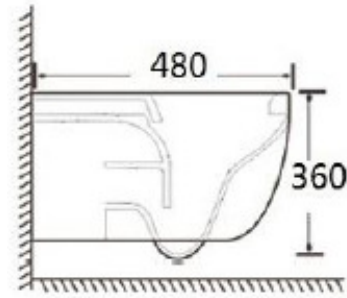

Seat & components might be changed without notification due to market trend or customer preference.
Please double confirm before order proceeded.

Dimension: 620x375x820mm
Model: DPCC8057J

Dimension: 520x355x320mm (standard)
485x355x320mm (compact)
Model: DPWH04J (standard)
DPWH04JCPT (compact)

TWO PIECE TOILET

Dimension: 640x370x800mm
Model: DPCC8054A

Dimension: 640x370x800mm
Model: DPCC8055A

Dimension: 490x350x365mm
Model: DPWH053

Dimension: 520x365x375mm
Model: DPWH053

Dimension: 480x360x360mm
Model: DPWH051

Dimension: 515x360x355mm
Model: DPWH054

Dimension: 515x360x355mm
Model: DPWH052

-  GLAZED CONDUIT
-  SOFT CLOSE
-  EASY CLEANING
-  SAVE WATER

Dimension: 490x360x375mm
Model: DPWH056

Dimension: 555x365x355mm
Model: DPWH067