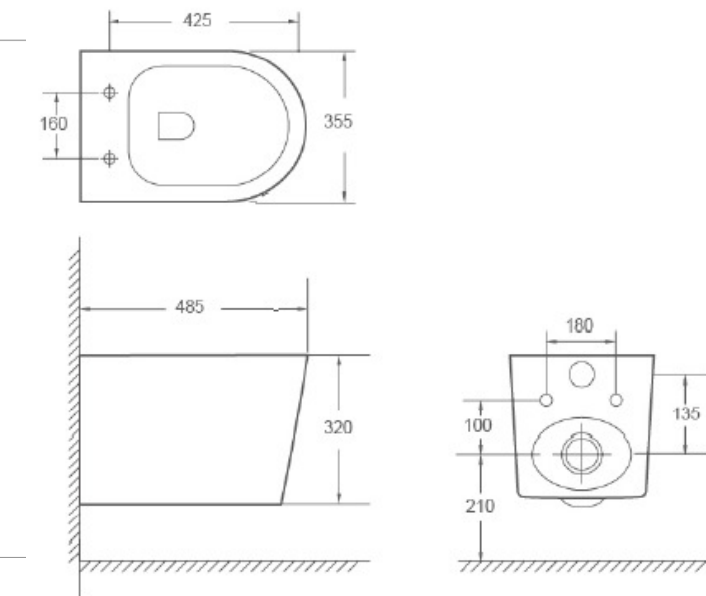

MINIMALIST ART
 The pure white home style, with the charm of high-quality porcelain clay, creates a pure and smooth artistic beauty.

Dimension: 620X375X820mm
 Model: DPCC8059J

Dimension: 520X355X320mm (standard)
 485x355x320mm (compact)
 Model: DPWH03J (standard)
 DPWH03JCPT (compact)

Seat & components might be changed without notification due to market trend or customer preference. Please double confirm before order proceeded.

Dimension: 650X375X840mm
Model: DPCC8058J

Dimension: 515X355X340mm
Model: DPWH05J

Seat & components might be changed without notification due to market trend or customer preference.
Please double confirm before order proceeded.

Dimension: 620x375x820mm
Model: DPCC8057J

Dimension: 520x355x320mm (standard)
485x355x320mm (compact)
Model: DPWH04J (standard)
DPWH04JCPT (compact)

TWO PIECE TOILET

Dimension: 640x370x800mm
Model: DPCC8054A

Dimension: 640x370x800mm
Model: DPCC8055A

Dimension: 490x350x365mm
Model: DPWH053

Dimension: 520x365x375mm
Model: DPWH053

Dimension: 480x360x360mm
Model: DPWH051