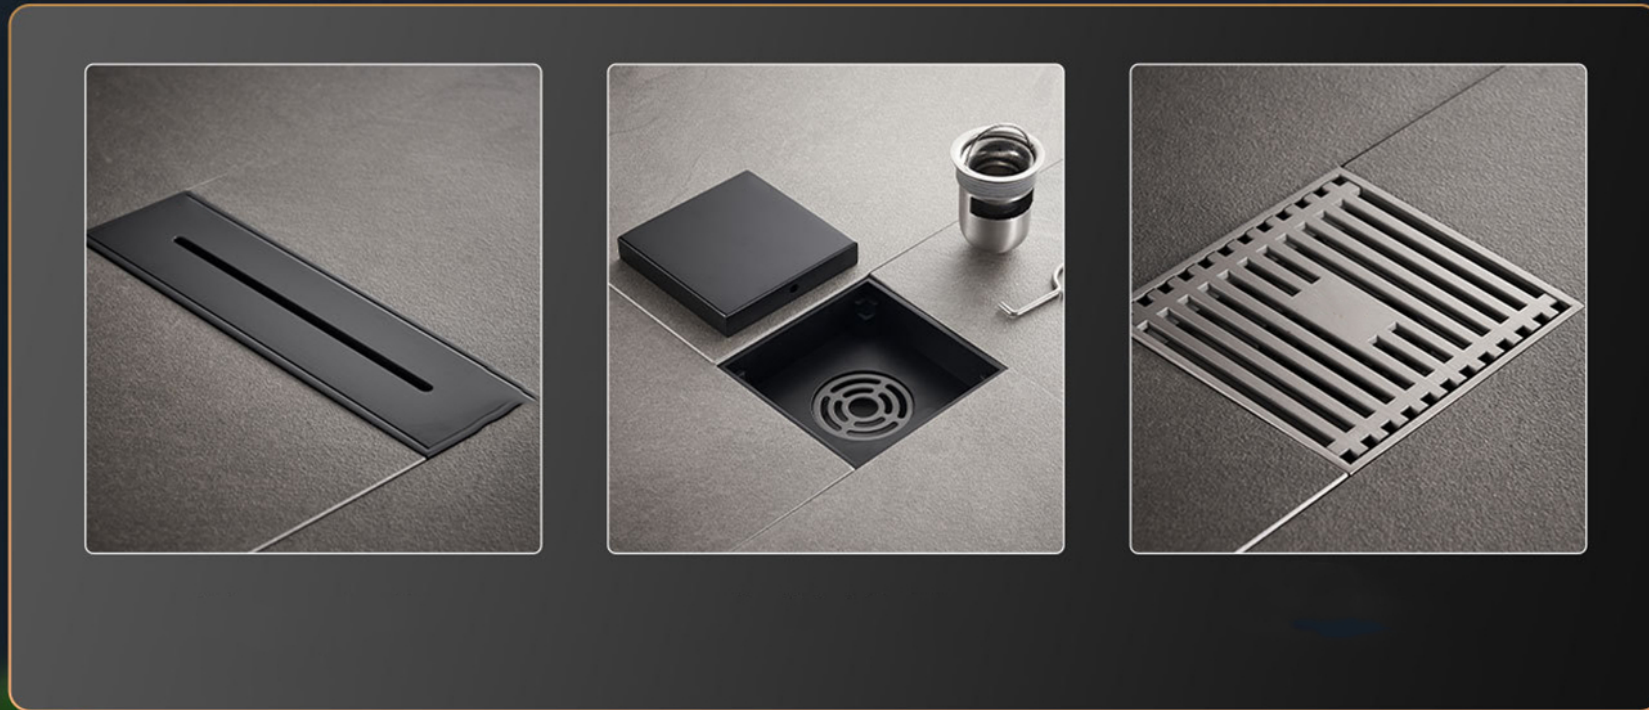

Whether you choose the familiar linear drain or the discreet corner drain , there are always functional & stylish solution for the shower cubicle or wet room.

QUALITY

DURABILITY

BEAUTY