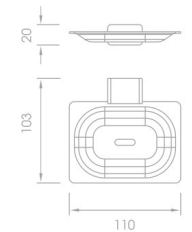

Soap dish
DPHW71107MB