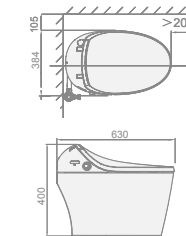

Model: W820105
Wall Mounting: P-trap
Flush Volume: 4/6L
Rated Power: 1400W

1. **Features**
1. Wall mounting installation, space saving
  2. Cycle descaling
  3. crystal silver glaze, long-lasting antibacterial
  4. dual-user memory key