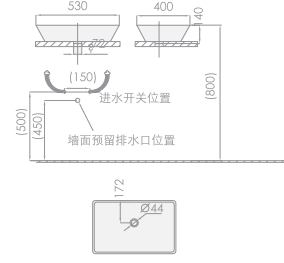

精

Flat and straight

精·益求精

极致精湛技艺，平整度、精准度严控3mm之内，纤毫之间，精益求精。

大

Big size

大·无止境

再一次突破陶瓷工艺极限，精陶艺术盆烧制尺寸可达1.6-2米仿生唇型美学，臻品非凡。

Under Mount Wash Basin
Dimension: 540x415x225mm
Model: W03430500X

()内尺寸为建议安装尺寸,仅供参考

Under Mount Wash Basin
Dimension: 490x392x177mm
Model: W11330500X

Art Basin
Dimension: 420x420x150mm
Model: W13430500X

Art Basin
Dimension: 410x410x195mm
Model: W05630500X

()内尺寸为建议安装尺寸,仅供参考

Art Basin
Dimension: 470x470x180mm
Model: W04530510X

()内尺寸为建议安装尺寸,仅供参考

Art Basin
Dimension: 535x440x195mm
Model: W05650510X

()内尺寸为建议安装尺寸,仅供参考

Under Mount Wash Basin
Dimension: 550x415x200mm
Model: W51230500X

Art Basin
Dimension: 580x395x170mm
Model: W10130500X

()内尺寸为建议安装尺寸,仅供参考

Art Basin
Dimension: 530x400x140mm
Model: W12530500X

()内尺寸为建议安装尺寸,仅供参考

()内尺寸为建议安装尺寸,仅供参考

Art Basin
Dimension: 620x370x170mm
Model: W10430500X