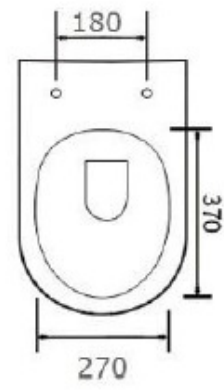

Seat & components might be changed without notification due to market trend or customer preference. Please double confirm before order proceeded.

Dimension: 650X375X840mm
Model: DPCC8058J

Dimension: 515X355X340mm
Model: DPWH05J

Seat & components might be changed without notification due to market trend or customer preference.
Please double confirm before order proceeded.

Dimension: 620x375x820mm
Model: DPCC8057J

Dimension: 520x355x320mm (standard)
485x355x320mm (compact)
Model: DPWH04J (standard)
DPWH04JCPT (compact)

TWO PIECE TOILET

Dimension: 640x370x800mm
Model: DPCC8054A

Dimension: 640x370x800mm
Model: DPCC8055A

Dimension: 490x350x365mm
Model: DPWH053

Dimension: 520x365x375mm
Model: DPWH053

Dimension: 480x360x360mm
Model: DPWH051

Dimension: 515x360x355mm
Model: DPWH054

Dimension: 515x360x355mm
Model: DPWH052

-  GLAZED CONDUIT
-  SOFT CLOSE
-  EASY CLEANING
-  SAVE WATER

Dimension: 490x360x375mm
Model: DPWH056

Dimension: 555x365x355mm
Model: DPWH067