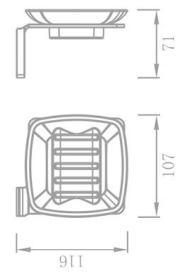

Towel bar
DPHW67001

Double Towel bar
DPHW67012

Roll holder
DPHW67011

Soap dish holder
DPHW67107

Tumbler holder
DPHW67006

Toilet brush holder
DPHW67005

Soap dish holder
DPHW67007

Material: Zinc / Stainless steel
Finishing: Chrome