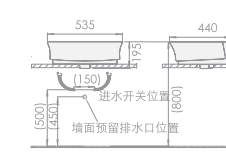

()内尺寸为建议安装尺寸,仅供参考

Art Basin
Dimension: 470x470x180mm
Model: W04530510X

()内尺寸为建议安装尺寸,仅供参考

Art Basin
Dimension: 535x440x195mm
Model: W05650510X

()内尺寸为建议安装尺寸,仅供参考

Under Mount Wash Basin
Dimension: 550x415x200mm
Model: W51230500X