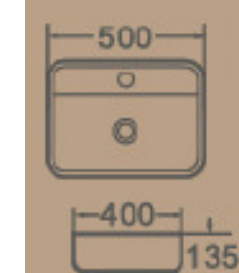

Art Basin
Dimension: 580x395x170mm
Model: W10130500X

()内尺寸为建议安装尺寸,仅供参考

Art Basin
Dimension: 530x400x140mm
Model: W12530500X

()内尺寸为建议安装尺寸,仅供参考

()内尺寸为建议安装尺寸,仅供参考

Art Basin
Dimension: 620x370x170mm
Model: W10430500X

()内尺寸为建议安装尺寸,仅供参考

Above Counter Basin
Dimension: 570x475x200mm
Model: W01130530X

()内尺寸为建议安装尺寸,仅供参考

Under Mount Wash Basin
Dimension: 580x430x215mm
Model: W10030500X

()内尺寸为建议安装尺寸,仅供参考

Dimension: 400x400x125mm
Model: DPEB544

Dimension: 400x400x125mm
Model: DPEB545

Dimension: 500x400x135mm
Model: DPEB422

Dimension: 500x400x135mm
Model: DPEB422B

Dimension: 400x400x135mm
Model: DPEB583

Dimension: 400x400x135mm
Model: DPEB583

Dimension: 385x385x140mm
Model: DPEB423

Dimension: 610x400x145mm
Model: DPEB423A

Dimension: 600x450x130mm
Model: DPEB525B

Dimension: 430x390x130mm
Model: DPEB525

Dimension: 600x425x155mm
Model: DPEB582B

Dimension: 500x500x840mm
Model: DPEB20H

Dimension: 805x425x160mm
Model: DPEB525A