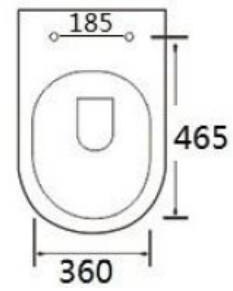

Seat & components might be changed without notification due to market trend or customer preference.
Please double confirm before order proceeded.

Dimension: 620x375x820mm
Model: DPCC8057J

Dimension: 520x355x320mm (standard)
485x355x320mm (compact)
Model: DPWH04J (standard)
DPWH04JCPT (compact)

TWO PIECE TOILET

Dimension: 640x370x800mm
Model: DPCC8054A

Dimension: 640x370x800mm
Model: DPCC8055A

Dimension: 490x350x365mm
Model: DPWH053

Dimension: 520x365x375mm
Model: DPWH053

Dimension: 480x360x360mm
Model: DPWH051

Dimension: 515x360x355mm
Model: DPWH054

Dimension: 515x360x355mm
Model: DPWH052

-  GLAZED CONDUIT
-  SOFT CLOSE
-  EASY CLEANING
-  SAVE WATER

Dimension: 490x360x375mm
Model: DPWH056

Dimension: 555x365x355mm
Model: DPWH067

Dimension: 530x360x350mm
Model: DPWH059

Dimension: 540x360x360mm
Model: DPWH063

ARTISTIC ABOVE COUNTER BASIN

东鹏艺术台上盆

一个出色的陶瓷盆如同一件有生命力的陶艺精品，触感、光泽，甚至水落下的声音都会不一样。

An excellent ceramic basin is like a vital ceramic craft boutique with different touch, luster and even the sound of dropping water.