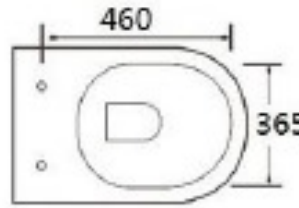

Seat & components might be changed without notification due to market trend or customer preference. Please double confirm before order proceeded.

Dimension: 650X375X840mm
Model: DPCC8058J

Dimension: 515X355X340mm
Model: DPWH05J

Seat & components might be changed without notification due to market trend or customer preference.
Please double confirm before order proceeded.

Dimension: 620x375x820mm
Model: DPCC8057J

Dimension: 520x355x320mm (standard)
485x355x320mm (compact)
Model: DPWH04J (standard)
DPWH04JCPT (compact)

TWO PIECE TOILET

Dimension: 640x370x800mm
Model: DPCC8054A

Dimension: 640x370x800mm
Model: DPCC8055A

Dimension: 490x350x365mm
Model: DPWH053

Dimension: 520x365x375mm
Model: DPWH053

Dimension: 480x360x360mm
Model: DPWH051

Dimension: 515x360x355mm
Model: DPWH054

Dimension: 515x360x355mm
Model: DPWH052

-  GLAZED CONDUIT
-  SOFT CLOSE
-  EASY CLEANING
-  SAVE WATER

Dimension: 490x360x375mm
Model: DPWH056

Dimension: 555x365x355mm
Model: DPWH067