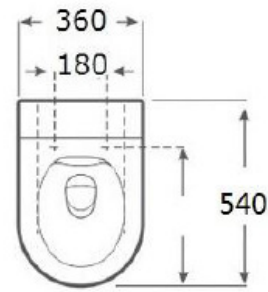

Seat & components might be changed without notification due to market trend or customer preference.
Please double confirm before order proceeded.

Dimension: 620x375x820mm
Model: DPCC8057J

Dimension: 520x355x320mm (standard)
485x355x320mm (compact)
Model: DPWH04J (standard)
DPWH04JCPT (compact)

TWO PIECE TOILET

Dimension: 640x370x800mm
Model: DPCC8054A

Dimension: 640x370x800mm
Model: DPCC8055A

Dimension: 490x350x365mm
Model: DPWH053

Dimension: 520x365x375mm
Model: DPWH053

Dimension: 480x360x360mm
Model: DPWH051

Dimension: 515x360x355mm
Model: DPWH054

Dimension: 515x360x355mm
Model: DPWH052

-  GLAZED CONDUIT
-  SOFT CLOSE
-  EASY CLEANING
-  SAVE WATER

Dimension: 490x360x375mm
Model: DPWH056

Dimension: 555x365x355mm
Model: DPWH067

Dimension: 530x360x350mm
Model: DPWH059

Dimension: 540x360x360mm
Model: DPWH063

ARTISTIC ABOVE COUNTER BASIN

东鹏艺术台上盆

一个出色的陶瓷盆如同一件有生命力的陶艺精品，触感、光泽，甚至水落下的声音都会不一样。

An excellent ceramic basin is like a vital ceramic craft boutique with different touch, luster and even the sound of dropping water.