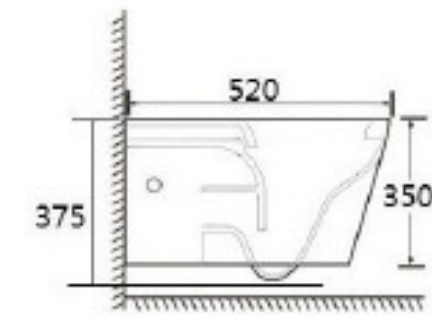

Seat & components might be changed without notification due to market trend or customer preference. Please double confirm before order proceeded.

Dimension: 650X375X840mm
Model: DPCC8058J

Dimension: 515X355X340mm
Model: DPWH05J

Seat & components might be changed without notification due to market trend or customer preference.
Please double confirm before order proceeded.

Dimension: 620x375x820mm
Model: DPCC8057J

Dimension: 520x355x320mm (standard)
485x355x320mm (compact)
Model: DPWH04J (standard)
DPWH04JCPT (compact)

TWO PIECE TOILET

Dimension: 640x370x800mm
Model: DPCC8054A

Dimension: 640x370x800mm
Model: DPCC8055A

Dimension: 490x350x365mm
Model: DPWH053

Dimension: 520x365x375mm
Model: DPWH053

Dimension: 480x360x360mm
Model: DPWH051

Dimension: 515x360x355mm
Model: DPWH054

Dimension: 515x360x355mm
Model: DPWH052

-  GLAZED CONDUIT
-  SOFT CLOSE
-  EASY CLEANING
-  SAVE WATER

Dimension: 490x360x375mm
Model: DPWH056

Dimension: 555x365x355mm
Model: DPWH067