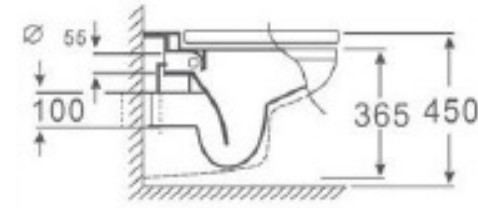

Dimension: 490x350x365mm
Model: DPWH053