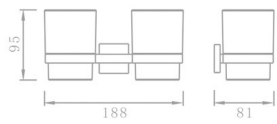

Soap dish holder
DPHW95007