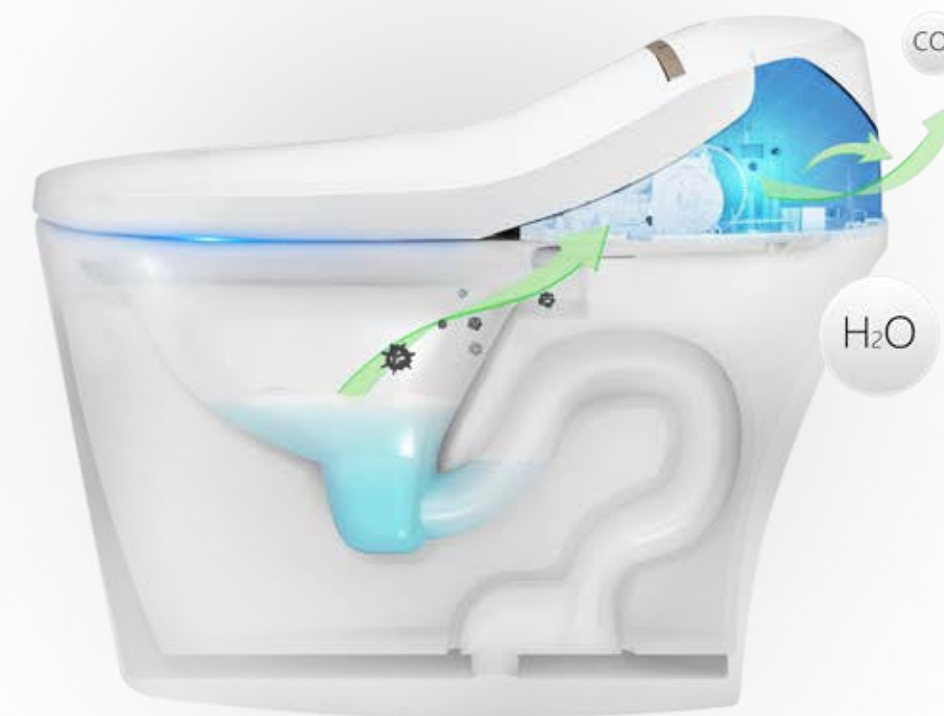

PRESSURE POWER OF ENERGY

无惧压力 冲劲十足
超光盾 W8111

NO FEAR OF LOW WATER
无惧低水压

电动增压技术，冲水不受时间段限制，不受楼层限制

SUPER SHIELD TECHNOLOGY
超光盾技术

采用超光盾杀菌技术，抗菌率达99.99%

RIMLESS DESIGN
无水圈设计

专利技术，改良传统凹槽设计，瓷砖平整，易洁不藏污

A KEY FLUSH
一键冲洗

一键完成清洗、烘干、冲水功能，方便老人小孩使用

SUPER CLEAN
超级洁净

超级光触媒，抗菌率达99.99%，是普通光触媒的30倍。

LONG LIFE
超长寿命

持久生效，长达10-15年，基本不用换耗材。

SUPER SENSITIVE
超级灵敏

LED柔光照射即可反应，细菌“见光死”。

PATENT : 201620889162.X