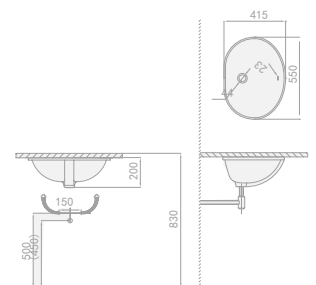

Under Mount Wash Basin
Dimension: 540x415x225mm
Model: W03430500X

()内尺寸为建议安装尺寸,仅供参考

Under Mount Wash Basin
Dimension: 490x392x177mm
Model: W11330500X

Art Basin
Dimension: 420x420x150mm
Model: W13430500X

Art Basin
Dimension: 410x410x195mm
Model: W05630500X

()内尺寸为建议安装尺寸,仅供参考

Art Basin
Dimension: 470x470x180mm
Model: W04530510X

()内尺寸为建议安装尺寸,仅供参考

Art Basin
Dimension: 535x440x195mm
Model: W05650510X

()内尺寸为建议安装尺寸,仅供参考

Under Mount Wash Basin
Dimension: 550x415x200mm
Model: W51230500X

Art Basin
Dimension: 580x395x170mm
Model: W10130500X

()内尺寸为建议安装尺寸,仅供参考

Art Basin
Dimension: 530x400x140mm
Model: W12530500X

()内尺寸为建议安装尺寸,仅供参考

()内尺寸为建议安装尺寸,仅供参考

Art Basin
Dimension: 620x370x170mm
Model: W10430500X