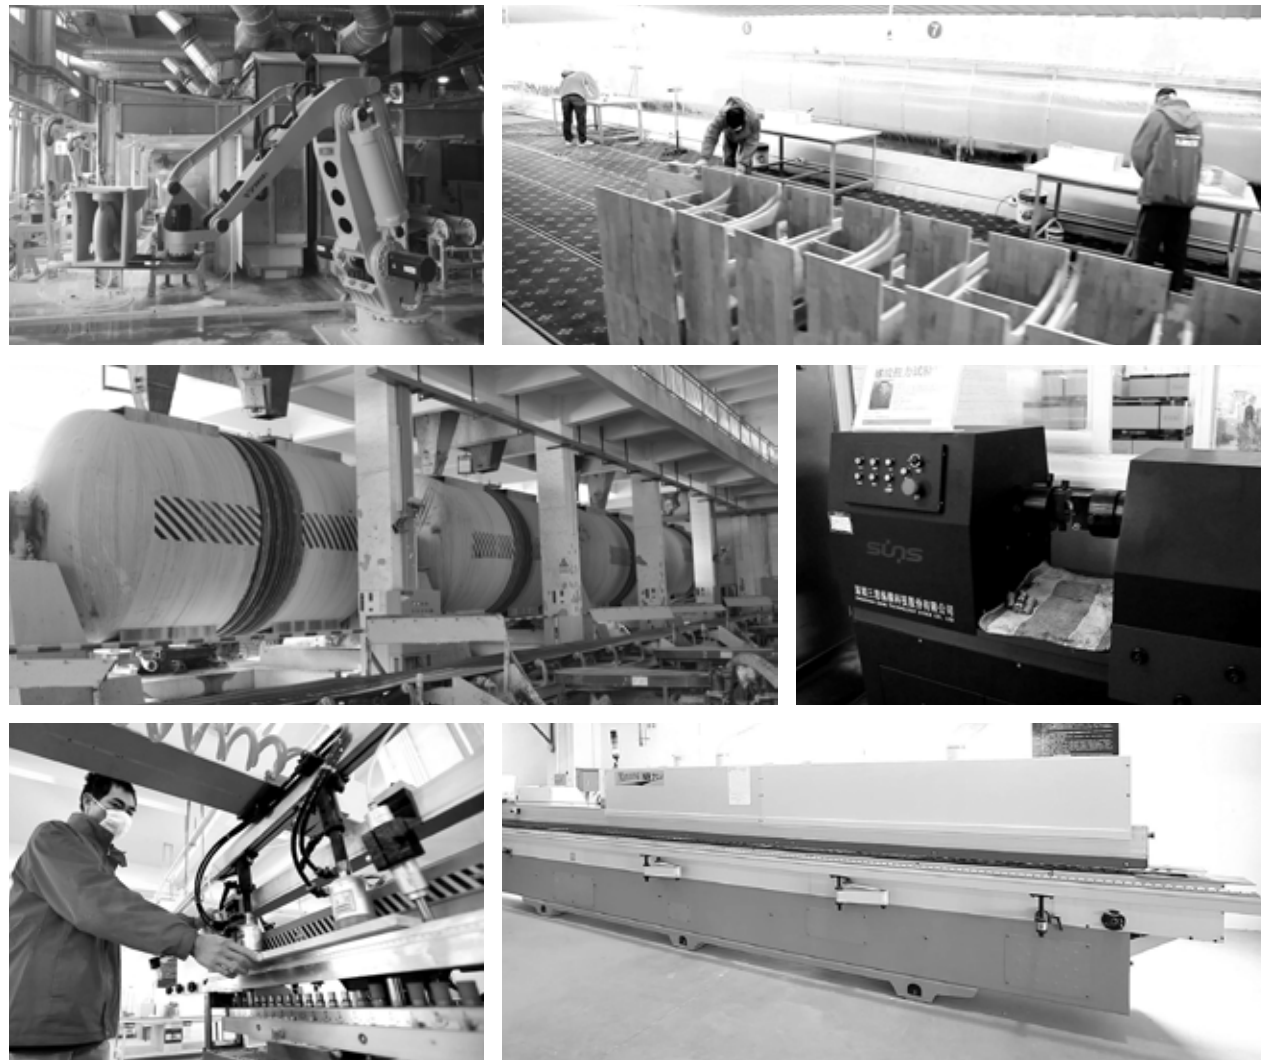

04 YONGCHUAN PRODUCTION BASE

area: 300K SQM
capacity
ceramic: 3 million pieces
faucet: 3 million pieces
bathroom furniture: 3million pieces
shower door/cabinet: 300K pieces

ADVANCED EQUIPMENT

进口设备保障

Dongpeng has been the research and development of science and technology and the introduction of international advanced equipment into the scope of the enterprise strategic investment, with Italian tunnel kiln and German tunnel kiln, Australia general shuttle kiln, Italian electrostatic glazing equipment, pipe dipping glaze equipment, automatic drying kiln, 250 tons of vacuum slurry tower, fast drying room 12 automatic height toilet line and other imported advanced equipment, and independent research and development of microwave drying roller kiln.

More independent research and development of low pressure fast drainage, FFC, CNC, antibacterial easy to clean glaze, nano easy to clean and other advanced technology. Through more than twenty national standards testing and certification in Europe and the United States, with dozens of self-invented front-end technology, so far has more than a hundred related technology patents, scientific research strength as a market weapon, become a benchmark brand to master the core technology of the industry.