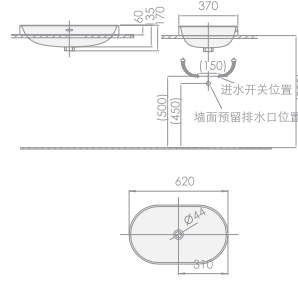

精

Flat and straight

精·益求精

极致精湛技艺，平整度、精准度严控3mm之内，纤毫之间，精益求精。

大

Big size

大·无止境

再一次突破陶瓷工艺极限，精陶艺术盆烧制尺寸可达1.6-2米仿生唇型美学，臻品非凡。

()内尺寸为建议安装尺寸,仅供参考

Art Basin
Dimension: 470x470x180mm
Model: W04530510X

()内尺寸为建议安装尺寸,仅供参考

Art Basin
Dimension: 535x440x195mm
Model: W05650510X

()内尺寸为建议安装尺寸,仅供参考

Under Mount Wash Basin
Dimension: 550x415x200mm
Model: W51230500X

Art Basin
Dimension: 580x395x170mm
Model: W10130500X

()内尺寸为建议安装尺寸,仅供参考

Art Basin
Dimension: 530x400x140mm
Model: W12530500X

()内尺寸为建议安装尺寸,仅供参考

()内尺寸为建议安装尺寸,仅供参考

Art Basin
Dimension: 620x370x170mm
Model: W10430500X

Dimension: 400x400x125mm
Model: DPEB545

Dimension: 500x400x135mm
Model: DPEB422

Dimension: 500x400x135mm
Model: DPEB422B

Dimension: 400x400x135mm
Model: DPEB583

Dimension: 400x400x135mm
Model: DPEB583

Dimension: 385x385x140mm
Model: DPEB423