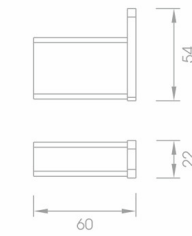

Robe hook
DPHW71010MB