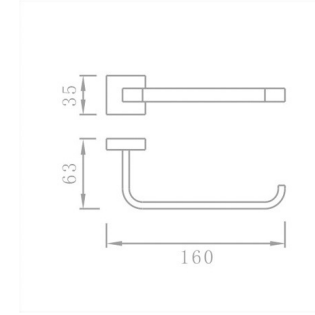

Robe Hook
DPHW95010

Double Robe Hook
DPHW95110

Towel bar
DPHW95001

Double Towel bar
DPHW95002

Roll holder
DPHW95011

Soap dish holder
DPHW95007

Double Tumbler holder
DPHW95008

Toilet brush holder
DPHW95005