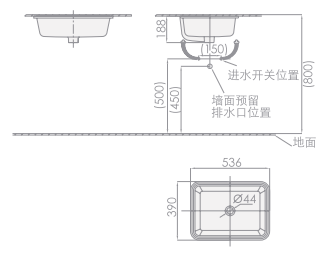

精

Flat and straight

精·益求精

极致精湛技艺，平整度、精准度严控3mm之内，纤毫之间，精益求精。

大

Big size

大·无止境

再一次突破陶瓷工艺极限，精陶艺术盆烧制尺寸可达1.6-2米仿生唇型美学，臻品非凡。

深

Deep

深·得人心

再一次突破陶瓷工艺极限，匠心研究22载，150-230mm实用盆深设计，深得人心。

Under Mount Wash Basin
Dimension: 536x390x188mm
Model: W11230500X

Under Mount Wash Basin:
Dimension: 445x370x190mm(W0183)

575x475x200mm(W0193)
510x445x190mm(W0203)
Model : W01830500X
W01930500X
W02030500X

Under Mount Wash Basin
Dimension: 540x415x225mm
Model: W03430500X

()内尺寸为建议安装尺寸,仅供参考

Under Mount Wash Basin
Dimension: 490x392x177mm
Model: W11330500X

Art Basin
Dimension: 420x420x150mm
Model: W13430500X

Art Basin
Dimension: 410x410x195mm
Model: W05630500X