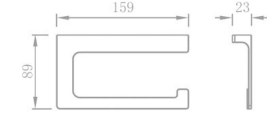

Roll holder
DPHW67011