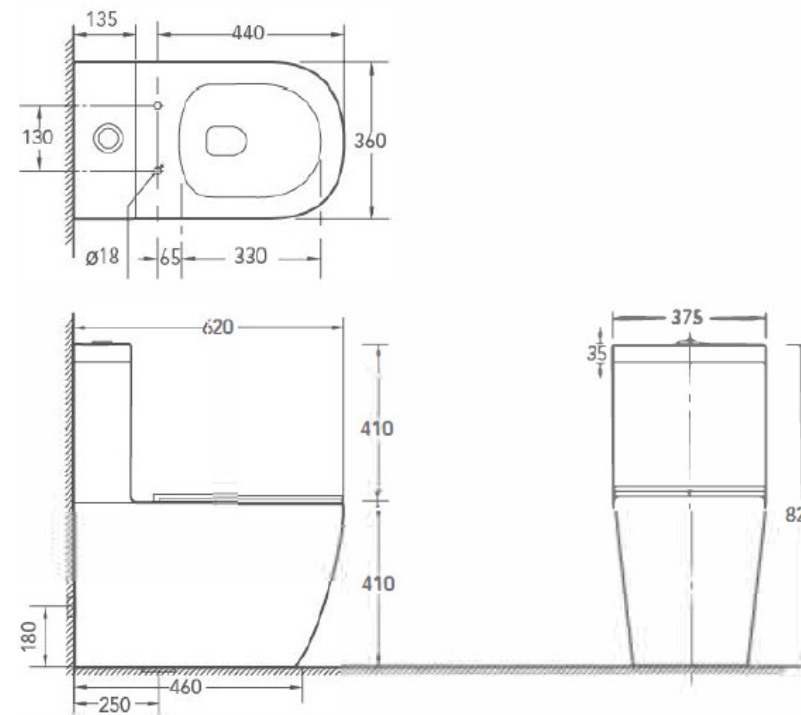

MINIMALIST ART
 The pure white home style, with the charm of high-quality porcelain clay, creates a pure and smooth artistic beauty.

Dimension: 620X375X820mm
 Model: DPCC8059J

Dimension: 520X355X320mm (standard)
 485x355x320mm (compact)
 Model: DPWH03J (standard)
 DPWH03JCPT (compact)

Seat & components might be changed without notification due to market trend or customer preference. Please double confirm before order proceeded.

Dimension: 650X375X840mm
Model: DPCC8058J

Dimension: 515X355X340mm
Model: DPWH05J

Seat & components might be changed without notification due to market trend or customer preference.
Please double confirm before order proceeded.

Dimension: 620x375x820mm
Model: DPCC8057J

Dimension: 520x355x320mm (standard)
485x355x320mm (compact)
Model: DPWH04J (standard)
DPWH04JCPT (compact)