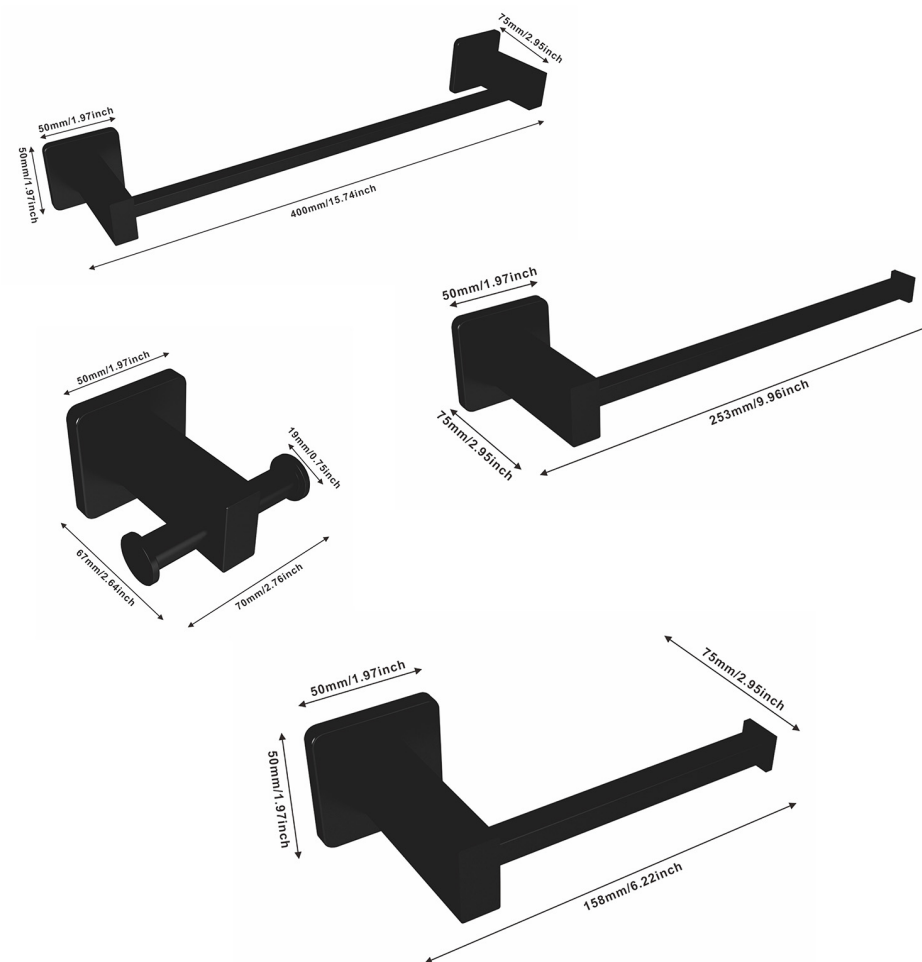

Towel ring
DPHW1004MB

Soap dish
DPHW71107MB

Spare roll holder
DPHW71011MB

Soap dish
DPHW71007MB

BATHROOM HADDWARE SET (4PCS)
color: black & Gold
MODEL: AQFJ06H101L

BATHROOM HADDWARE SET (4PCS)
color: black
MODEL: AQFJ06H101Y