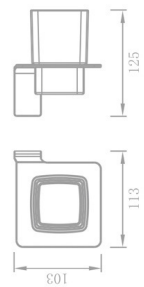

Towel bar
DPHW67001

Double Towel bar
DPHW67012

Roll holder
DPHW67011

Soap dish holder
DPHW67107

Tumbler holder
DPHW67006

Toilet brush holder
DPHW67005

Soap dish holder
DPHW67007

Material: Zinc / Stainless steel
Finishing: Chrome