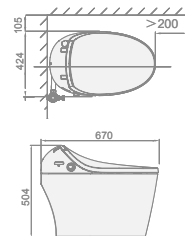

Model: W836105
Floor Standing: S-trap
Rough-in: 305mm/400mm
Flush Volume: 5.0L
Rated Power: 820W

1. **Features**
1. SIAA material
  2. induction knob function
  3. crystal silver glaze, long-lasting antibacterial
  4. Foot sensor