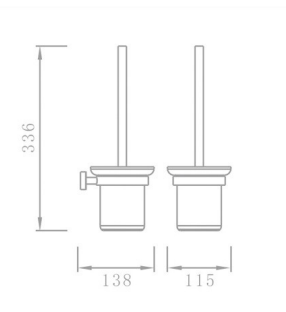

Robe Hook
DPHW95010

Double Robe Hook
DPHW95110

Towel bar
DPHW95001

Double Towel bar
DPHW95002

Roll holder
DPHW95011

Soap dish holder
DPHW95007

Double Tumbler holder
DPHW95008

Toilet brush holder
DPHW95005