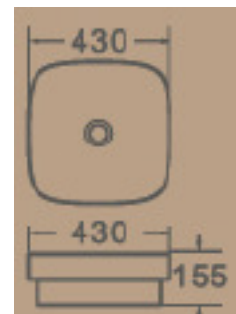

Art Basin
Dimension: 580x395x170mm
Model: W10130500X

()内尺寸为建议安装尺寸,仅供参考

Art Basin
Dimension: 530x400x140mm
Model: W12530500X

()内尺寸为建议安装尺寸,仅供参考

()内尺寸为建议安装尺寸,仅供参考

Art Basin
Dimension: 620x370x170mm
Model: W10430500X

Dimension: 400x400x125mm
Model: DPEB545

Dimension: 500x400x135mm
Model: DPEB422

Dimension: 500x400x135mm
Model: DPEB422B

Dimension: 400x400x135mm
Model: DPEB583

Dimension: 400x400x135mm
Model: DPEB583

Dimension: 385x385x140mm
Model: DPEB423

Dimension: 610x400x145mm
Model: DPEB423A

Dimension: 600x450x130mm
Model: DPEB525B

Dimension: 430x390x130mm
Model: DPEB525

Dimension: 600x425x155mm
Model: DPEB582B

Dimension: 500x500x840mm
Model: DPEB20H

Dimension: 805x425x160mm
Model: DPEB525A

Dimension: 1020x425x155mm
Model: DPEB551

Dimension: 800x420x155mm
Model: DPEB551B

Dimension: 430x430x155mm
Model: DPEB584

Dimension: 400x400x135mm
Model: DPEB583

Dimension: 800x470x160mm
Model: DPEB683B

Dimension: 550x300x140mm
Model: DPEB681