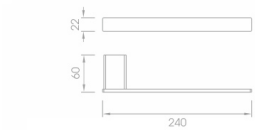

Roll holder with cover
DPHW95111

Material:Brass
Finishing:Chrome

towel bar
DPHW71001MB

Robe hook
DPHW71010MB

Roll holder with shelf
DPHW71311MB

double towel bar
DPHW71002MB

Double robe hook
DHHW71110MB

Toilet brush holder
DPHW71005MB