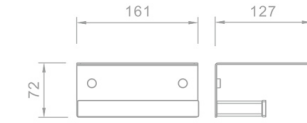

Roll holder with cover
DPHW95111

Material:Brass
Finishing:Chrome

towel bar
DPHW71001MB

Robe hook
DPHW71010MB

Roll holder with shelf
DPHW71311MB

double towel bar
DPHW71002MB

Double robe hook
DHHW71110MB

Toilet brush holder
DPHW71005MB