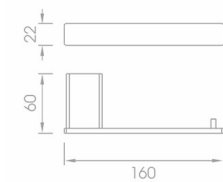

Soap dish
DPHW71007MB