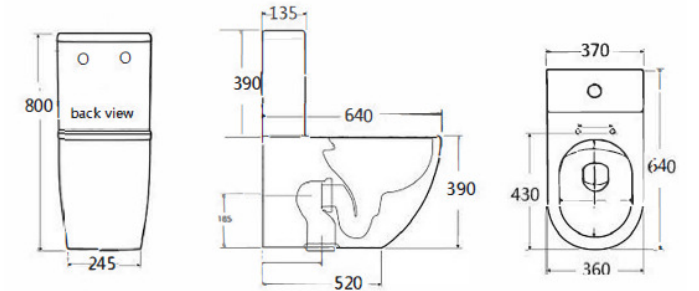

MINIMALIST ART
 The pure white home style, with the charm of high-quality porcelain clay, creates a pure and smooth artistic beauty.

Dimension: 620X375X820mm
 Model: DPCC8059J

Dimension: 520X355X320mm (standard)
 485x355x320mm (compact)
 Model: DPWH03J (standard)
 DPWH03JCPT (compact)

Seat & components might be changed without notification due to market trend or customer preference. Please double confirm before order proceeded.

Dimension: 650X375X840mm
Model: DPCC8058J

Dimension: 515X355X340mm
Model: DPWH05J

Seat & components might be changed without notification due to market trend or customer preference.
Please double confirm before order proceeded.

Dimension: 620x375x820mm
Model: DPCC8057J

Dimension: 520x355x320mm (standard)
485x355x320mm (compact)
Model: DPWH04J (standard)
DPWH04JCPT (compact)

TWO PIECE TOILET

Dimension: 640x370x800mm
Model: DPCC8054A

Dimension: 640x370x800mm
Model: DPCC8055A

Dimension: 490x350x365mm
Model: DPWH053

Dimension: 520x365x375mm
Model: DPWH053

Dimension: 480x360x360mm
Model: DPWH051