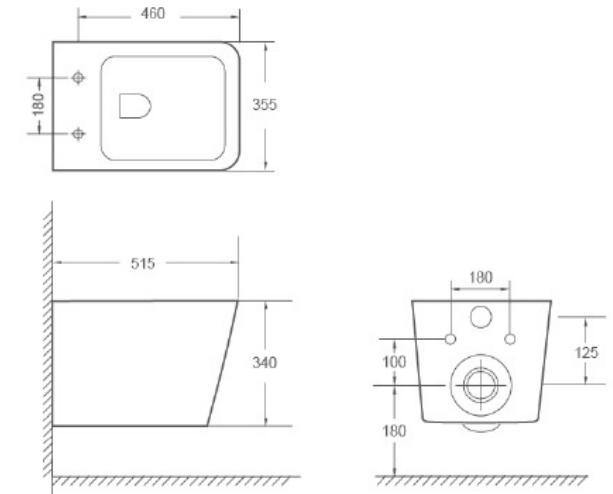

MINIMALIST ART
 The pure white home style, with the charm of high-quality porcelain clay, creates a pure and smooth artistic beauty.

Dimension: 620X375X820mm
 Model: DPCC8059J

Dimension: 520X355X320mm (standard)
 485x355x320mm (compact)
 Model: DPWH03J (standard)
 DPWH03JCPT (compact)

Seat & components might be changed without notification due to market trend or customer preference. Please double confirm before order proceeded.

Dimension: 650X375X840mm
Model: DPCC8058J

Dimension: 515X355X340mm
Model: DPWH05J

Seat & components might be changed without notification due to market trend or customer preference.
Please double confirm before order proceeded.

Dimension: 620x375x820mm
Model: DPCC8057J

Dimension: 520x355x320mm (standard)
485x355x320mm (compact)
Model: DPWH04J (standard)
DPWH04JCPT (compact)