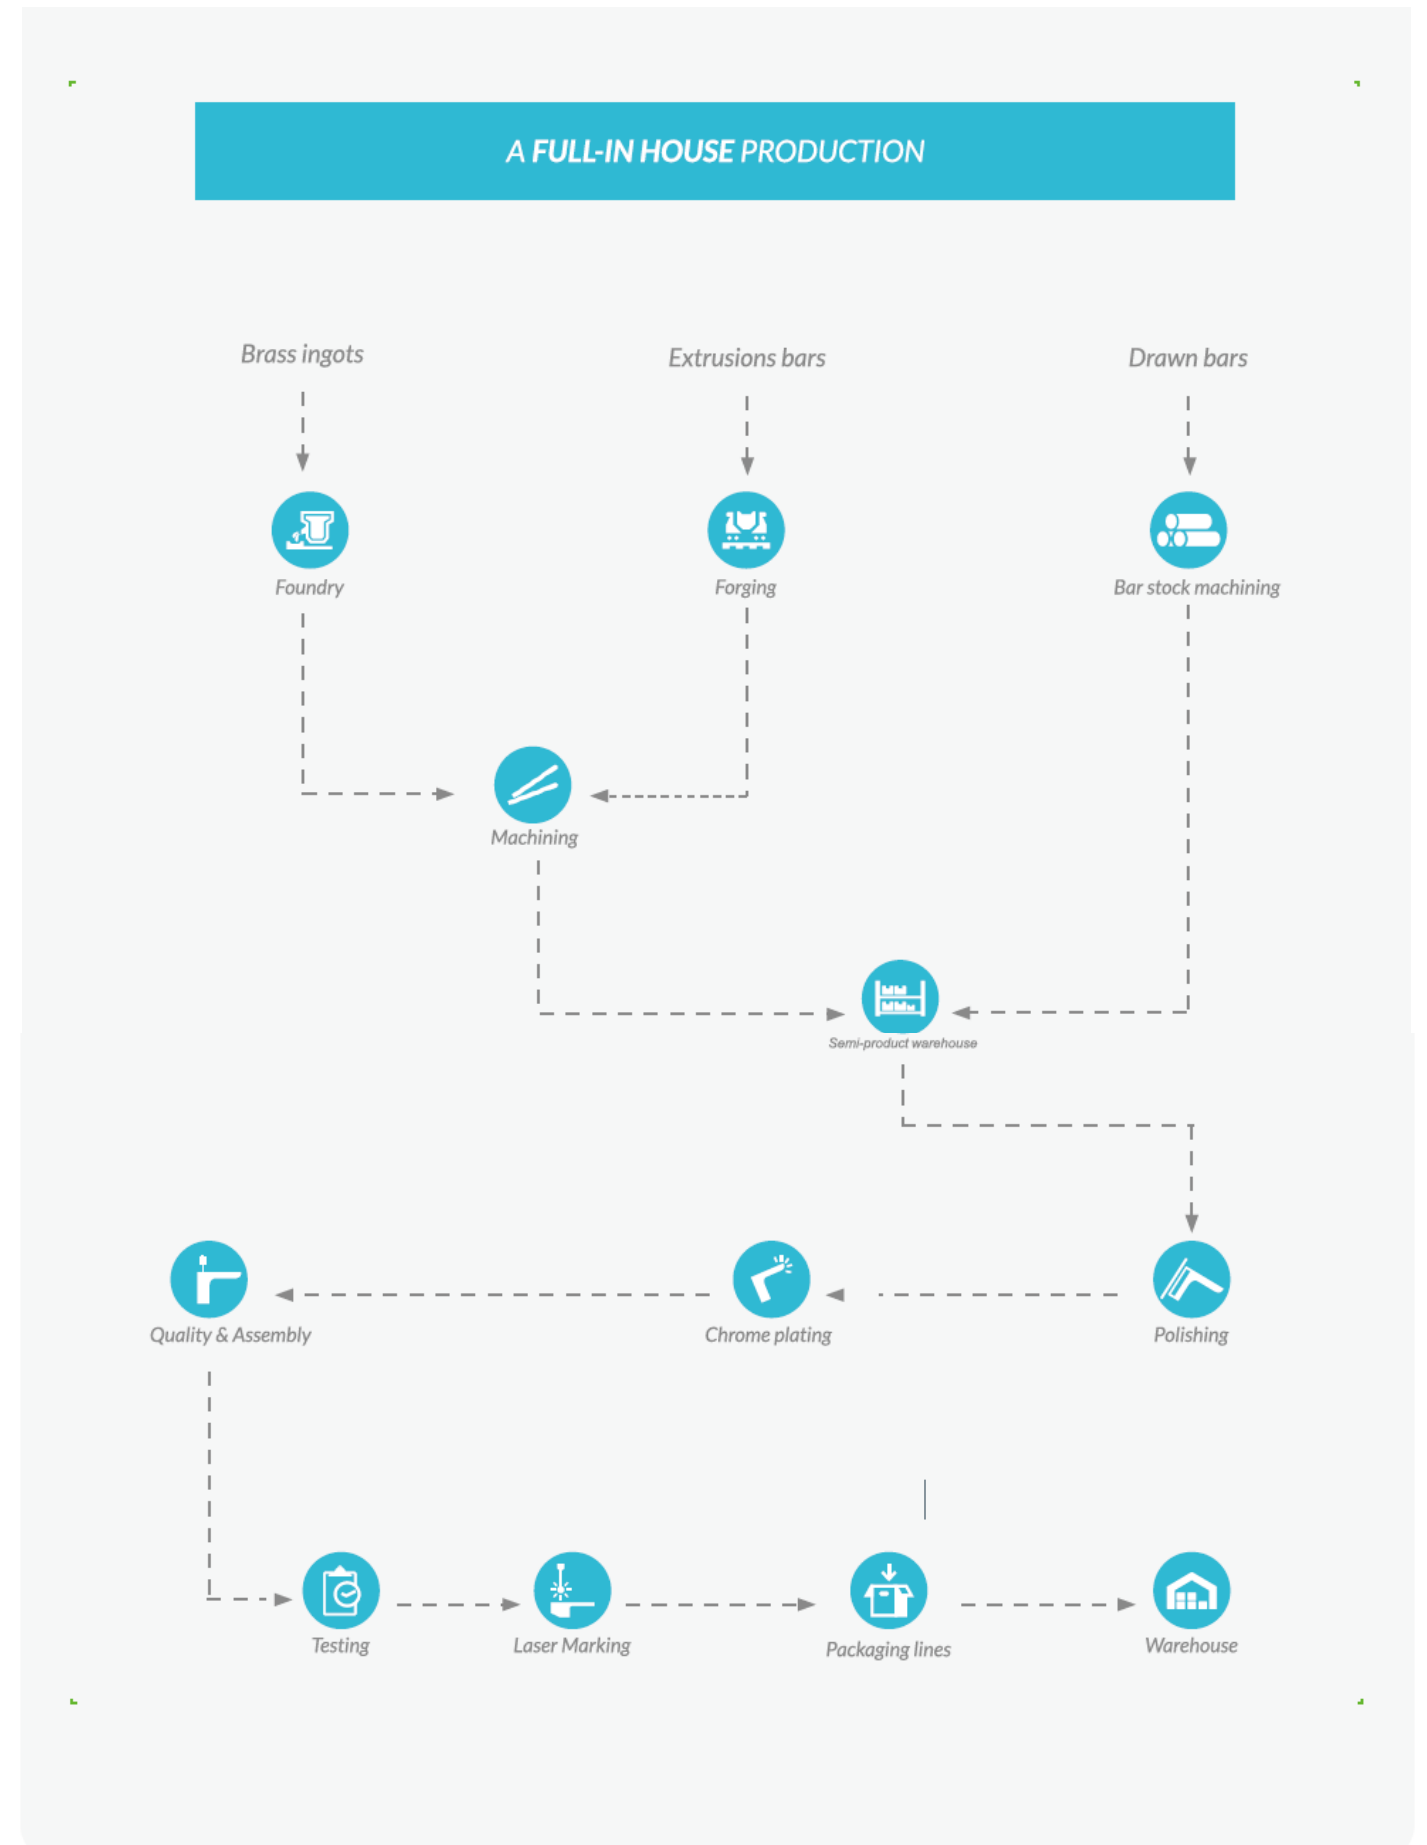

GRAVITY CASTING
QUALITY
HIGH-INTEGRITY