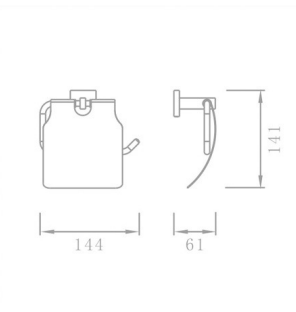

Robe Hook
DPHW95010

Double Robe Hook
DPHW95110

Towel bar
DPHW95001

Double Towel bar
DPHW95002

Roll holder
DPHW95011

Soap dish holder
DPHW95007

Double Tumbler holder
DPHW95008

Toilet brush holder
DPHW95005