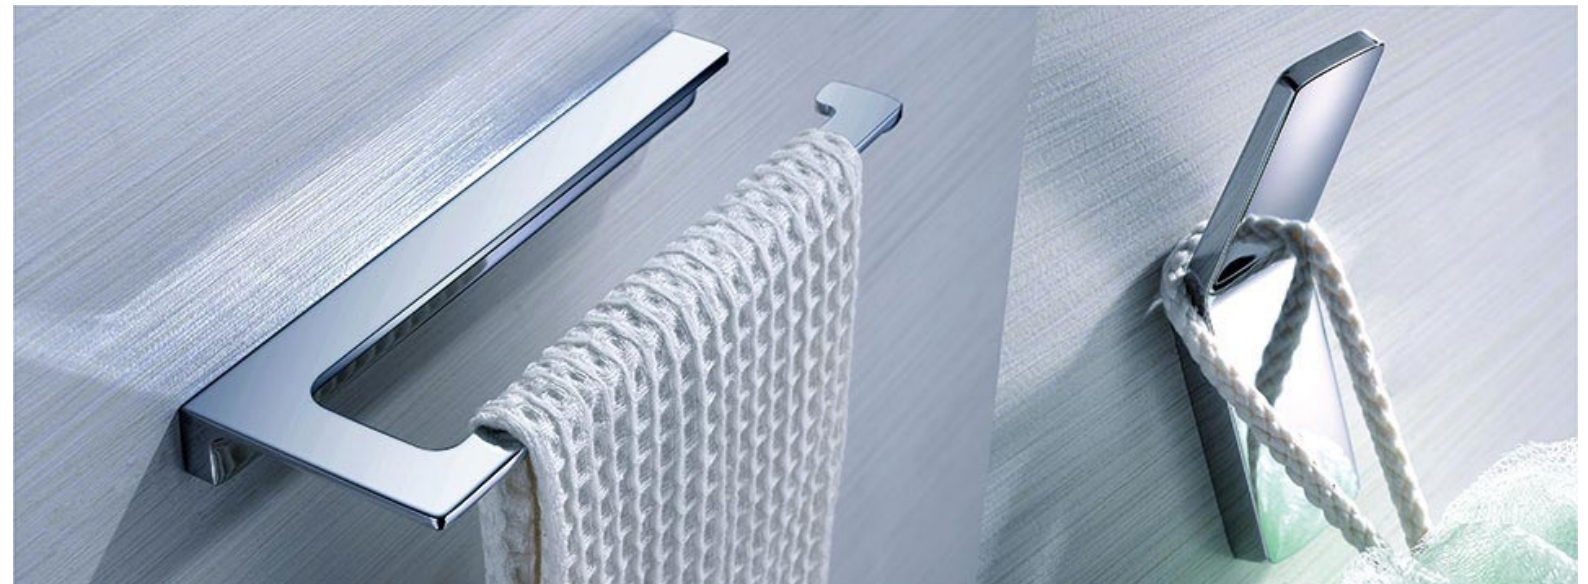

Towel bar
DPHW67001

Double Towel bar
DPHW67012

Roll holder
DPHW67011

Soap dish holder
DPHW67107

Tumbler holder
DPHW67006

Toilet brush holder
DPHW67005

Soap dish holder
DPHW67007

Material: Zinc / Stainless steel
Finishing: Chrome