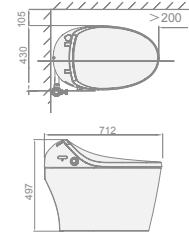

Model: W870105
Floor Standing: S-trap
Rough-in: 305mm/400mm
Flush Volume: 4.8L
Rated Power: 750W

1. **Features**
2. 1, Seat lift, hygiene and easy to clean
   - 2, Quickly installed water tank
   - 3, remote control, touchless
   - 4, user memory, one key save
   - 5, SIAA material
   - 6, induction knob function
   - 7, crystal silver glaze, long-lasting antibacterial