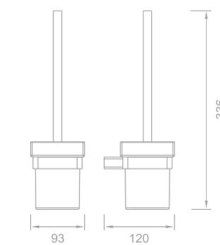

Roll holder with cover
DPHW95111

Material:Brass
Finishing:Chrome

towel bar
DPHW71001MB

Robe hook
DPHW71010MB

Roll holder with shelf
DPHW71311MB

double towel bar
DPHW71002MB

Double robe hook
DHHW71110MB

Toilet brush holder
DPHW71005MB