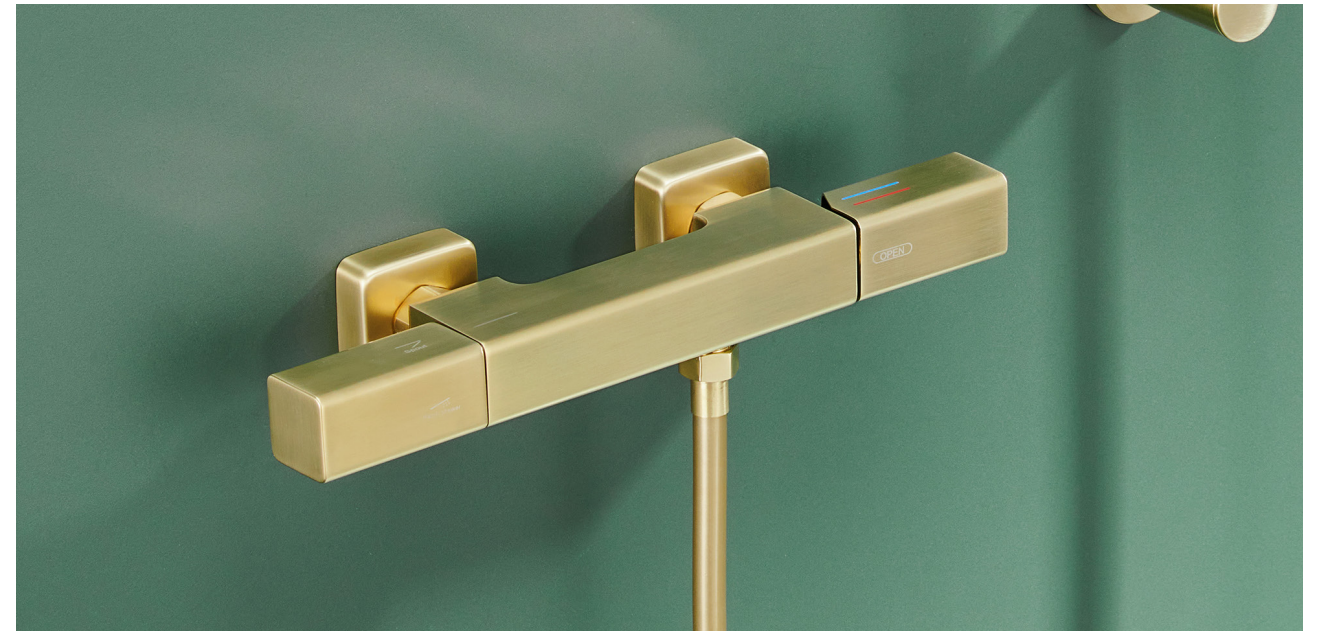

DPTB7901CP