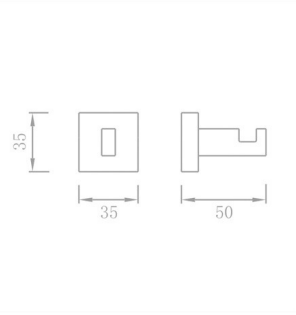

Towel bar
DPHW67001

Double Towel bar
DPHW67012

Roll holder
DPHW67011

Soap dish holder
DPHW67107

Tumbler holder
DPHW67006

Toilet brush holder
DPHW67005

Soap dish holder
DPHW67007

Material: Zinc / Stainless steel
Finishing: Chrome