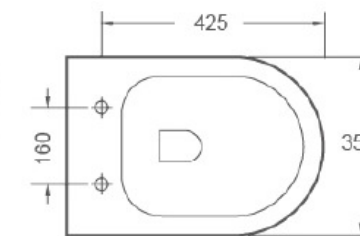

MINIMALIST ART
 The pure white home style, with the charm of high-quality porcelain clay, creates a pure and smooth artistic beauty.

Dimension: 620X375X820mm
 Model: DPCC8059J

Dimension: 520X355X320mm (standard)
 485x355x320mm (compact)
 Model: DPWH03J (standard)
 DPWH03JCPT (compact)

Seat & components might be changed without notification due to market trend or customer preference. Please double confirm before order proceeded.

Dimension: 650X375X840mm
Model: DPCC8058J

Dimension: 515X355X340mm
Model: DPWH05J

Seat & components might be changed without notification due to market trend or customer preference.
Please double confirm before order proceeded.

Dimension: 620x375x820mm
Model: DPCC8057J

Dimension: 520x355x320mm (standard)
485x355x320mm (compact)
Model: DPWH04J (standard)
DPWH04JCPT (compact)