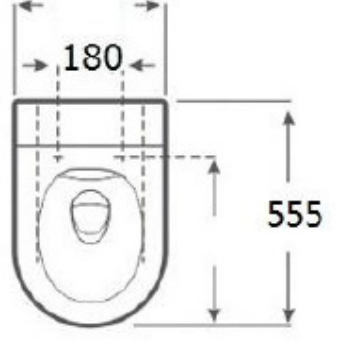

Seat & components might be changed without notification due to market trend or customer preference.
Please double confirm before order proceeded.

Dimension: 620x375x820mm
Model: DPCC8057J

Dimension: 520x355x320mm (standard)
485x355x320mm (compact)
Model: DPWH04J (standard)
DPWH04JCPT (compact)

TWO PIECE TOILET

Dimension: 640x370x800mm
Model: DPCC8054A

Dimension: 640x370x800mm
Model: DPCC8055A

Dimension: 490x350x365mm
Model: DPWH053

Dimension: 520x365x375mm
Model: DPWH053

Dimension: 480x360x360mm
Model: DPWH051

Dimension: 515x360x355mm
Model: DPWH054

Dimension: 515x360x355mm
Model: DPWH052

-  GLAZED CONDUIT
-  SOFT CLOSE
-  EASY CLEANING
-  SAVE WATER

Dimension: 490x360x375mm
Model: DPWH056

Dimension: 555x365x355mm
Model: DPWH067

Dimension: 530x360x350mm
Model: DPWH059

Dimension: 540x360x360mm
Model: DPWH063

ARTISTIC ABOVE COUNTER BASIN

东鹏艺术台上盆

一个出色的陶瓷盆如同一件有生命力的陶艺精品，触感、光泽，甚至水落下的声音都会不一样。

An excellent ceramic basin is like a vital ceramic craft boutique with different touch, luster and even the sound of dropping water.